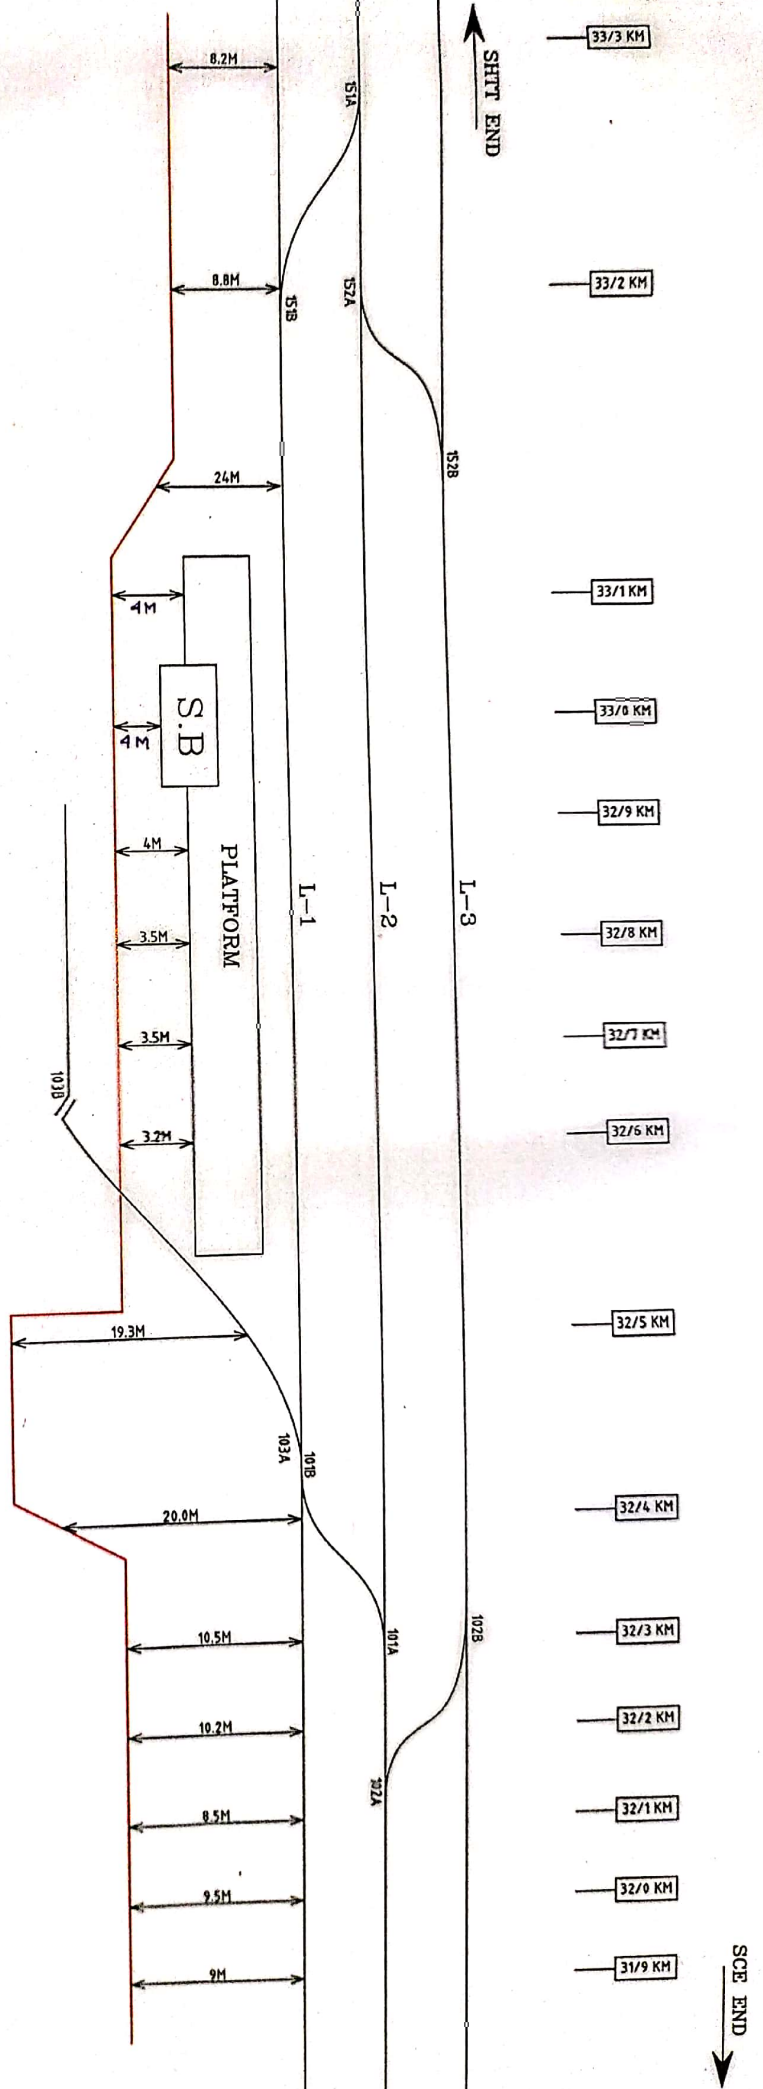

# CABLE ROUTE DIAGRAM OF AMONI STATION

Authorised by  
HIRENDRA DUTTA, J.V

N.F.R.

SSE/SIG/CON/GHY

ASTE/CON/LMG

DY.CSTE/CON/LMG

SCALE  
NOT TO SCALE

AMONI (P.I.)

CABLE ROUTE DIAGRAM  
AMONI (P.I.)  
N.F.RAILWAY  
LUNING DIVISION

SHEET NO. 01  
CSTE's DRG.No.