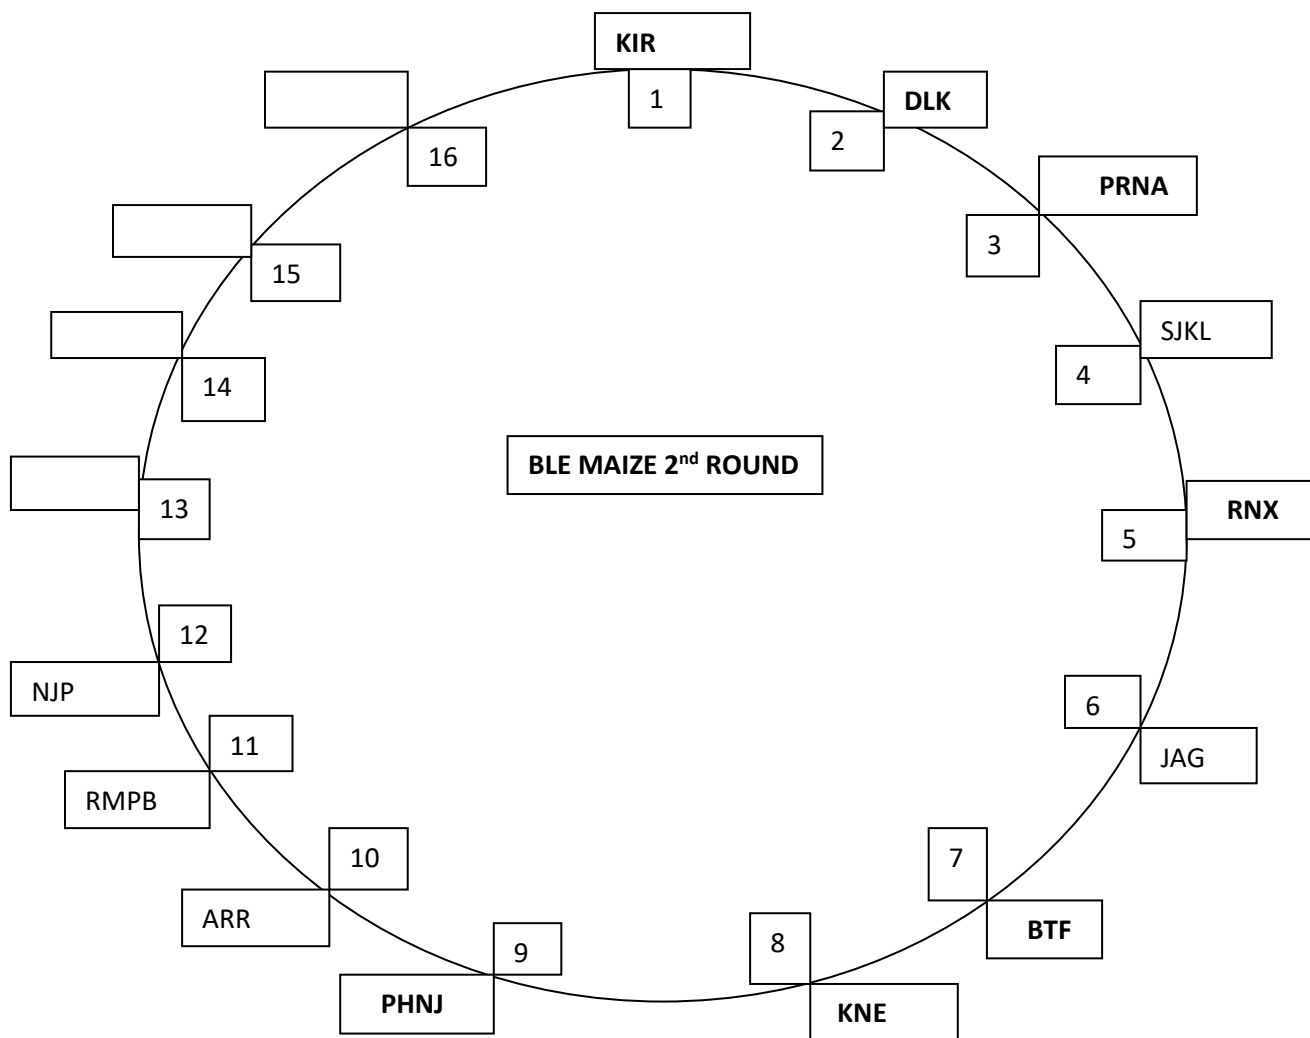

JUMBO LOADING PLAN FOR BDR FOR THE MONTH OF

JUNE-2023 FROM- 04.07.23 TO 31.07.23 CIRCULATED BY RLY BOARD
AND DISTRIBUTED BY N.FHQ ON DATE-: 03.07.23.

WHICH IS BEING FURTHER DISTRIBUTED TO STATIONS AS PER CIRCLE
DIAGRAM, ALONG WITH LOADING SCHEDULE AS FOLLOWS-:

QUOTA ALLOTTED BY BDR LOADING

SRNO	TERMINAL STATION	DESTINATION STATION	COMM	INDENT		CNSR	CNSG	AGAINS QUOTA DTAE/PERIOD
				DATE	TIME			
1	PRNA	BLE	MAIZE	31.03.23	21:33	AATC	SESP	04.07.23 TO 10.07.23
2	RNX	BLE	MAIZE	28.06.23	18:11	RTCZ	SESP	11.07.23 TO 20.07.23
3	DLK	RIP	DOC	30.05.23	22:31	ABAE	ABAE	11.07.23 TO 20.07.23
4	PRNA	RIP	MAIZE	31.03.23	20:01	KWFI	SHEX	21.07.23 TO 31.07.23
5	DLK	BLE	MAIZE	11.05.23	18:58	SHSH	SHSH	21.07.23 TO 31.07.23

KINDLY ADVISE ALL CONCERNED TO BE READY FOR THE
LOADING ACCORDINGLY

NOTE:- THOUGH, THIS SCHEDULE IS PREPARED WITH PRECISION BUT IF ANY ERROR
COME TO YOUR NOTICE, PLEASE INFORM FOR FURTHER CORRECTION.

BLE MAIZE ON 2023 -2024(2nd Round)

SR NO	FROM STN	TO STN	DNO	INDENT DATE	INDENT TIME	CNSR	CNSG	Date of Place	Date of Ldg	Against quota date period
01	KIR	BLE	01	31.03.23	17:52	ABAE	ABAE	05:40(11.05.23)	17:50(11.05.23)	01.05.23 TO 10.05.23
02	DLK	BLE	01	31.03.23	18:46	NFPP	NFPP	01:00(11.06.23)	15:30(11.06.23)	01.06.23 TO 10.06.23
03	PRNA	BLE	05	31.03.23	21:33	AATC	SESP			04.07.23 TO 20.07.23
04	SJKL	BLE	02	11.05.23	19:21	SHSH	SHSH	Indent cancelled at- 15:06 on 15.06.23		11.06.23 TO 20.06.23
05	RNX	BLE	01	28.06.23	18:11	RTCZ	SESP			11.07.23 TO 31.07.23
06	JAG	BLE	02	11.05.23	19:20	SHSH	SHSH	Indent cancelled at- 16.00 on 24.06.23		X
07	BTF	BLE	02	11.05.23	19:20	SHSH	SHSH	Indent cancelled at- 16.10 on 24.06.23		X
08	KNE	BLE	X	X	X	X	X	X	X	X
09	PHNJ	BLE	X	X	X	X	X	X	X	X
10	ARR	BLE	03	11.05.23	19:21	SHSH	SHSH	Indent cancelled at- 19.40 on 23.06.23		X
11	RMPB	BLE	X	X	X	X	X	X	X	X
12	NJP	BLE	X	X	X	X	X	X	X	X
13	RNI	BLE	X	X	X	X	X	X	X	X
14	FBG	BLE	02	11.05.23	19:21	SHSH	SHSH	Indent cancelled at- 16.10 on 24.06.23		X