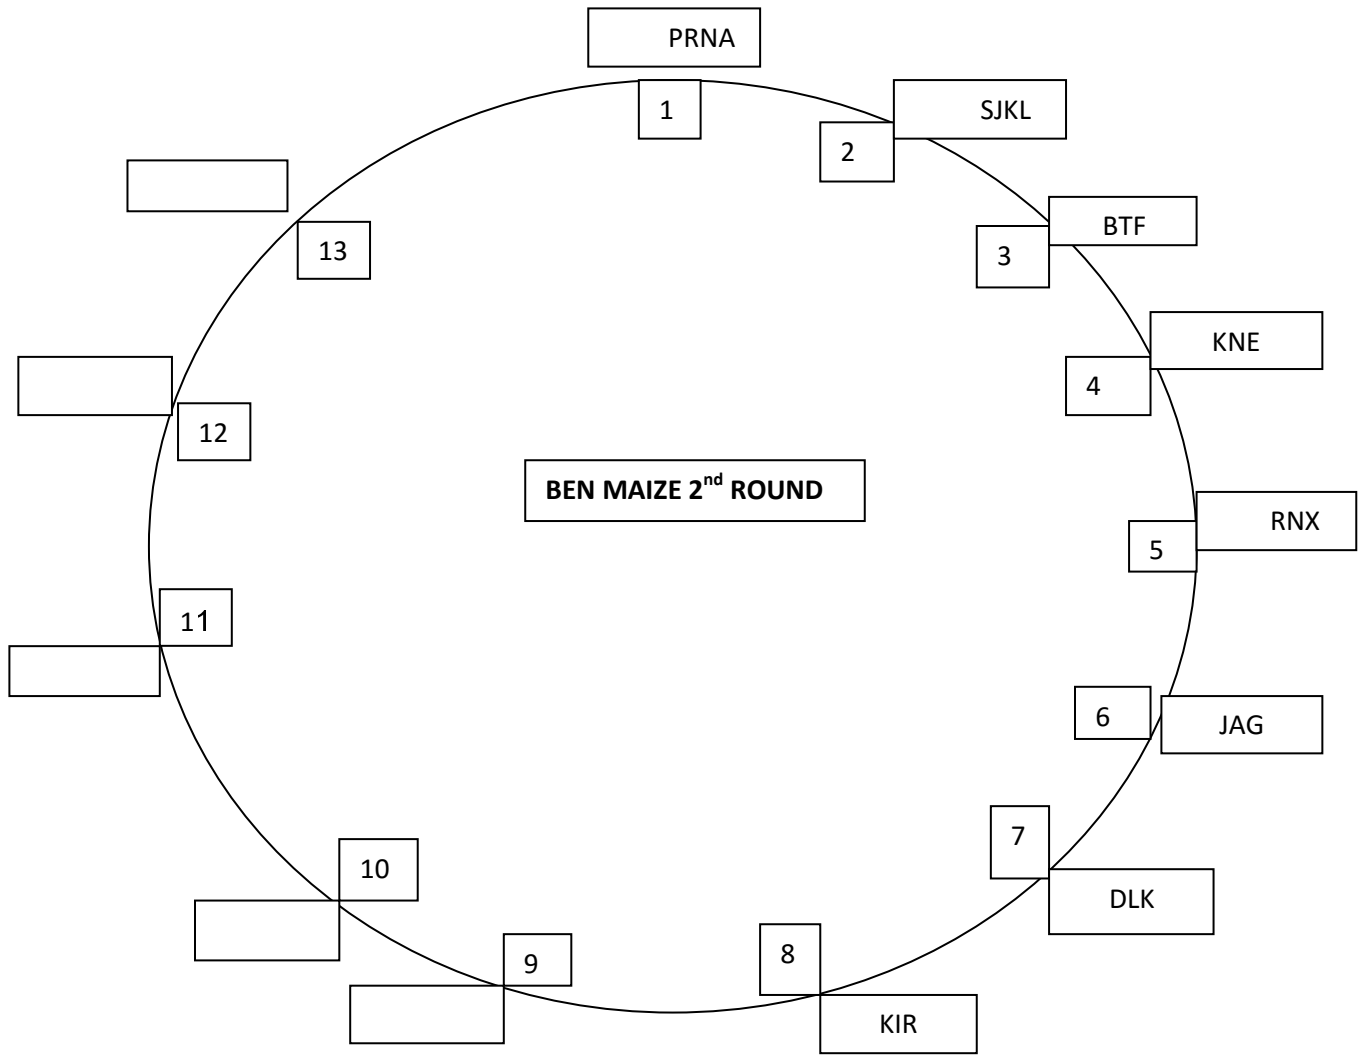

TO

ALL CGS BTF, JAG PRNA RNX ,KIR,RMPB DLK PHNJ SJKL NJP KNE RNI

C/-: CFTM/NFR

C/: DY COM/G/MLG

C/:- SR DCM/KIR

C/-: SR DOM/KIR

C/-: DRM/KIR

SUB:- BANGLADESH QUOTA ALLOTMENT

NO:- CON/20/10/22

JUMBO LOADING PLAN FOR BDR FOR THE MONTH OF

NOV-2022 FROM- 01.11.22 TO 30.11.22 CIRCULATED BY RLY BOARD  
AND DISTRIBUTED BY N.FHQ ON DATE:- 30.03.11.22

WHICH IS BEING FURTHER DISTRIBUTED TO STATIONS AS PER CIRCLE  
DIAGRAM, ALONG WITH LOADING SCHEDULE AS FOLLOWS:-

QUOTA ALLOTTED BY BDR LOADING

SRNO	TERMINAL STATION	DESTINATION STATION	COMM	INDENT		CNSR	CNSG	AGAINS QUOTA DATE/PERIOD
				DATE	TIME			
1	RNX	BEN	MAIZE	22.02.22	22:30	KWFI	SESP	01.11.22 TO 10.11.22
2	PHNJ	DSN	MAIZE	19.09.22	15:08	RAEW	RAEW	11.11.22 TO 20.11.22

**BEN Maize ON 2022-2023(2nd Round)**

SR NO	FROM STN	TO STN	DNO	INDENT DATE	INDENT TIME	CNSR	CNSG	Date of Place	Date of Ldg	Against Quota date/period
01	PRNA	BEN	01	08.07.22	19.03	RASB	SHEX	09.15(07.08.22)	19.15(07.08.22)	05.08.22
02	SJKL	BEN	03	03.03.21	15.46	SHYT	NFPF	06.00(10.08.22)	18.00(10.08.22)	09.08.22
03	BTF	BEN	01	06.08.22	18.35	JYTR	JYTR	14.05(09.09.22)	00.10(10.09.22)	02.09.22 to 10.09.22
04	KNE	BEN	01	07.10.22	21.34	MKAW	MKAW	04.00(18.10.22)	17.00(18.10.22)	11.10.22 to 20.10.22
05	RNX	BEN	04	22.02.22	22.30	KWFI	SESP			01.11.22 to 10.11.22
06	JAG	BEN	01	10.07.22	08.44	JYTR	JYTR			
07	DLK	BEN	01	25.08.22	13.58	MKAW	MKAW			
08	KIR	BEN	01	31.05.22	19.20	MLTI	SESP			