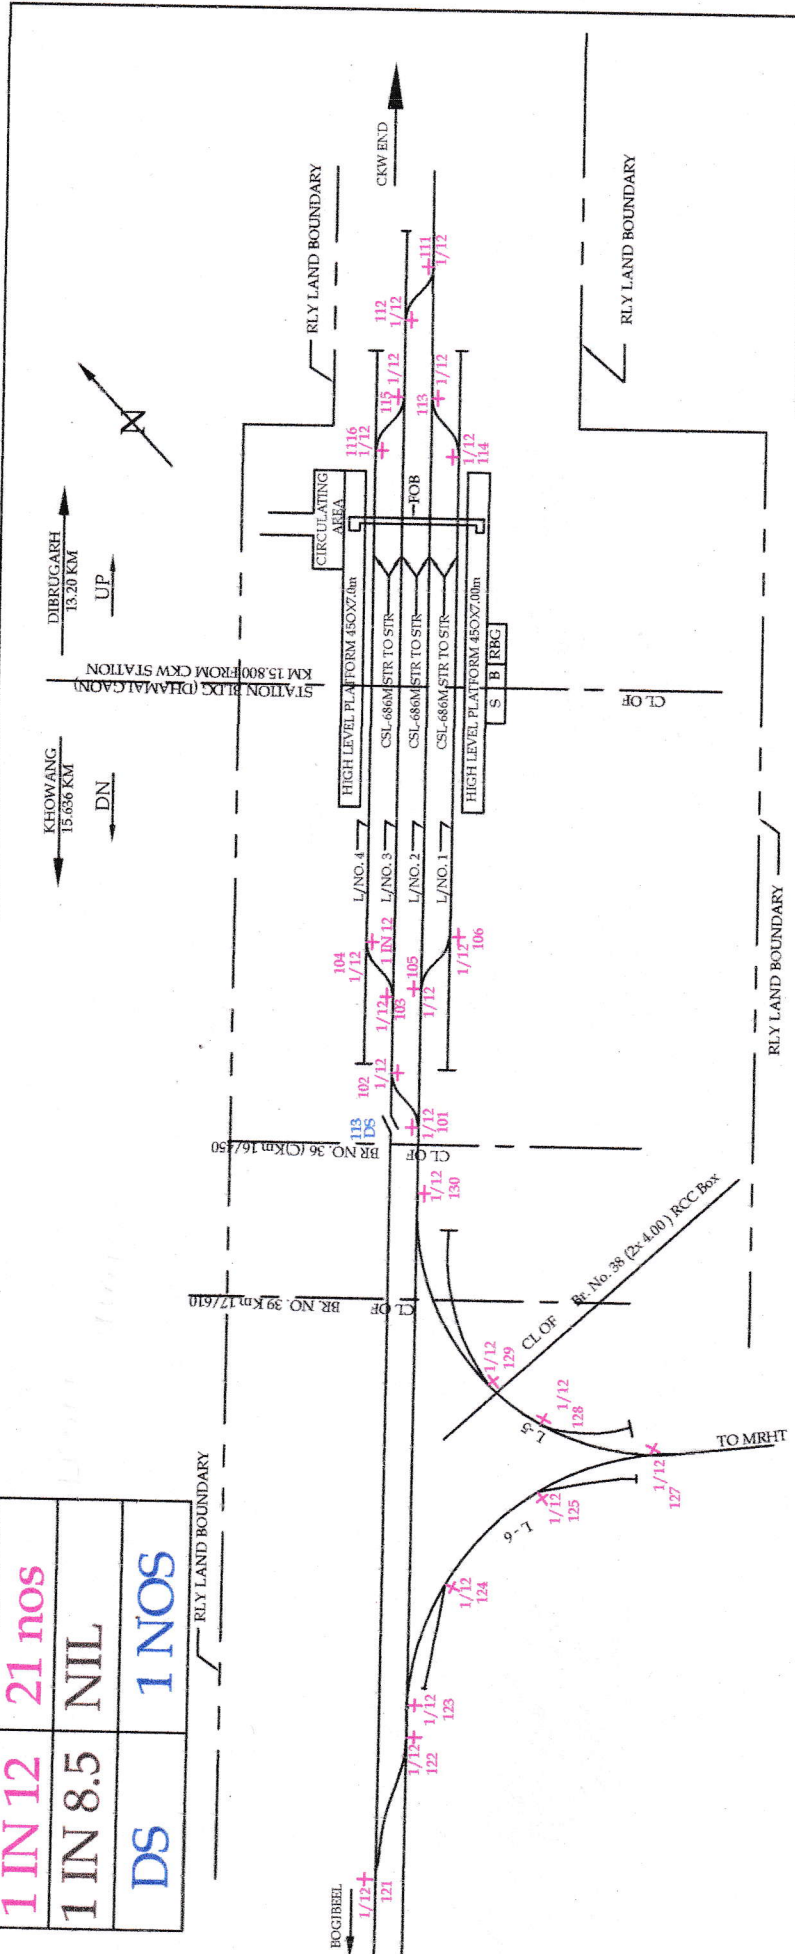

1 IN 12	21 nos
1 IN 8.5	NIL
DS	1 NOS

NORTHEAST FRONTIER RAILWAY
TINSUKIA DIVISION
SLGR - MRHT - DBRG SECTION
DIAGRAM OF
DHAMALGAON STATION YARD
RL 110448 M NOT TO SCALE
PLAN NO:-TSK-SK/56 /2021

[Signature]
DEN/II/TSK
N.F. RAILWAY

12-11-22
12/10/22
23/11/22
Kor
Sre
pa
CHECKED BY

12-11-22
12/10/22
DRAWN BY