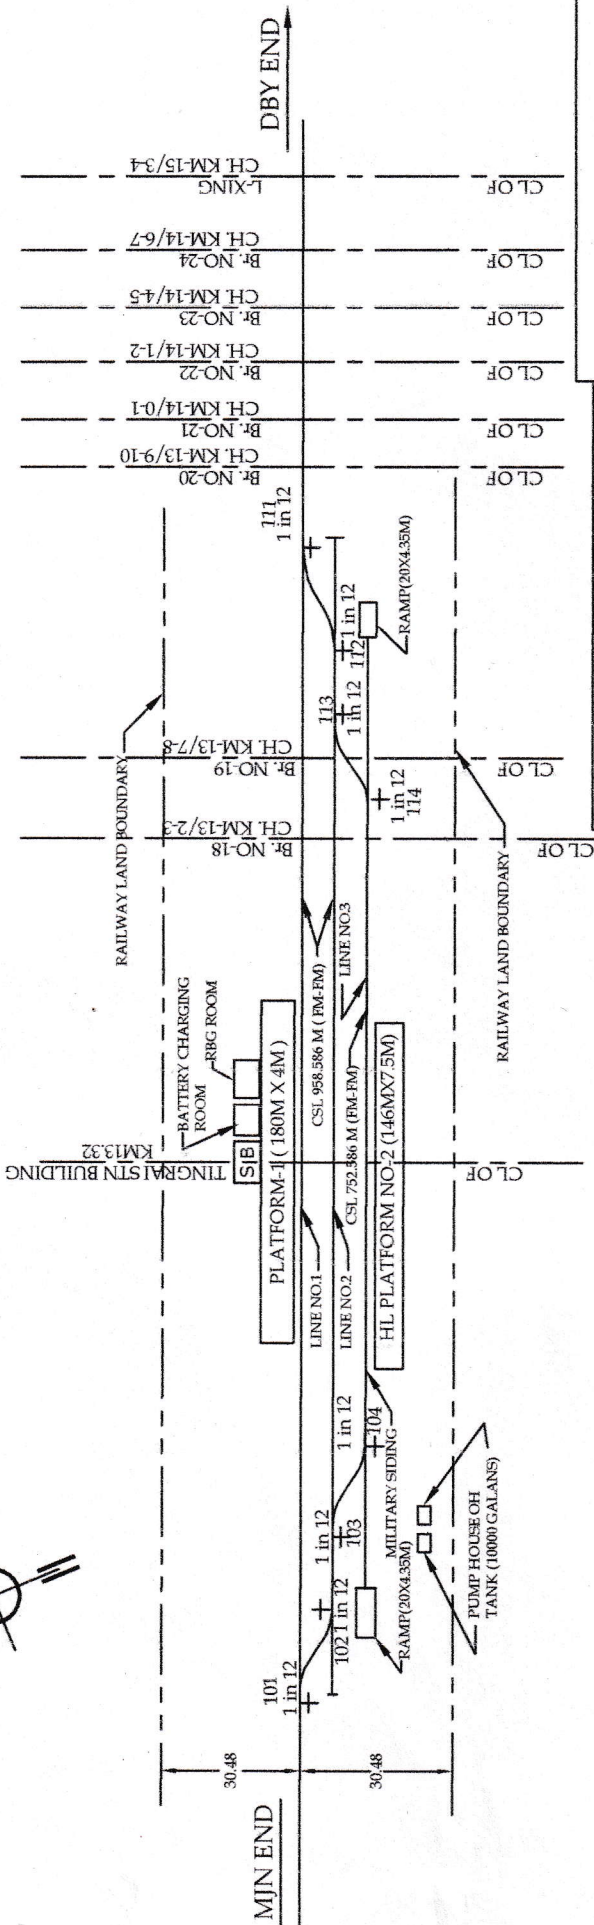

DN → MAKUM 13.240 KM → UP  
DIGBOI 11.970 KM

NORTHEAST FRONTIER RAILWAY  
TINSUKIA DIVISION  
MAKUM - LEDO SECTION  
DIAGRAM OF  
TINGRAI STATION YARD  
RL 133.01 M  
PLAN NO:-TSK-SK/ 62- /2021

*[Signature]*  
DEN/II  
N.F. RAILWAY

*[Signature]*  
23/11/21  
25/11/21

hannan  
SSE/DRG  
23-11-21  
DRAWN BY  
CHECKED BY