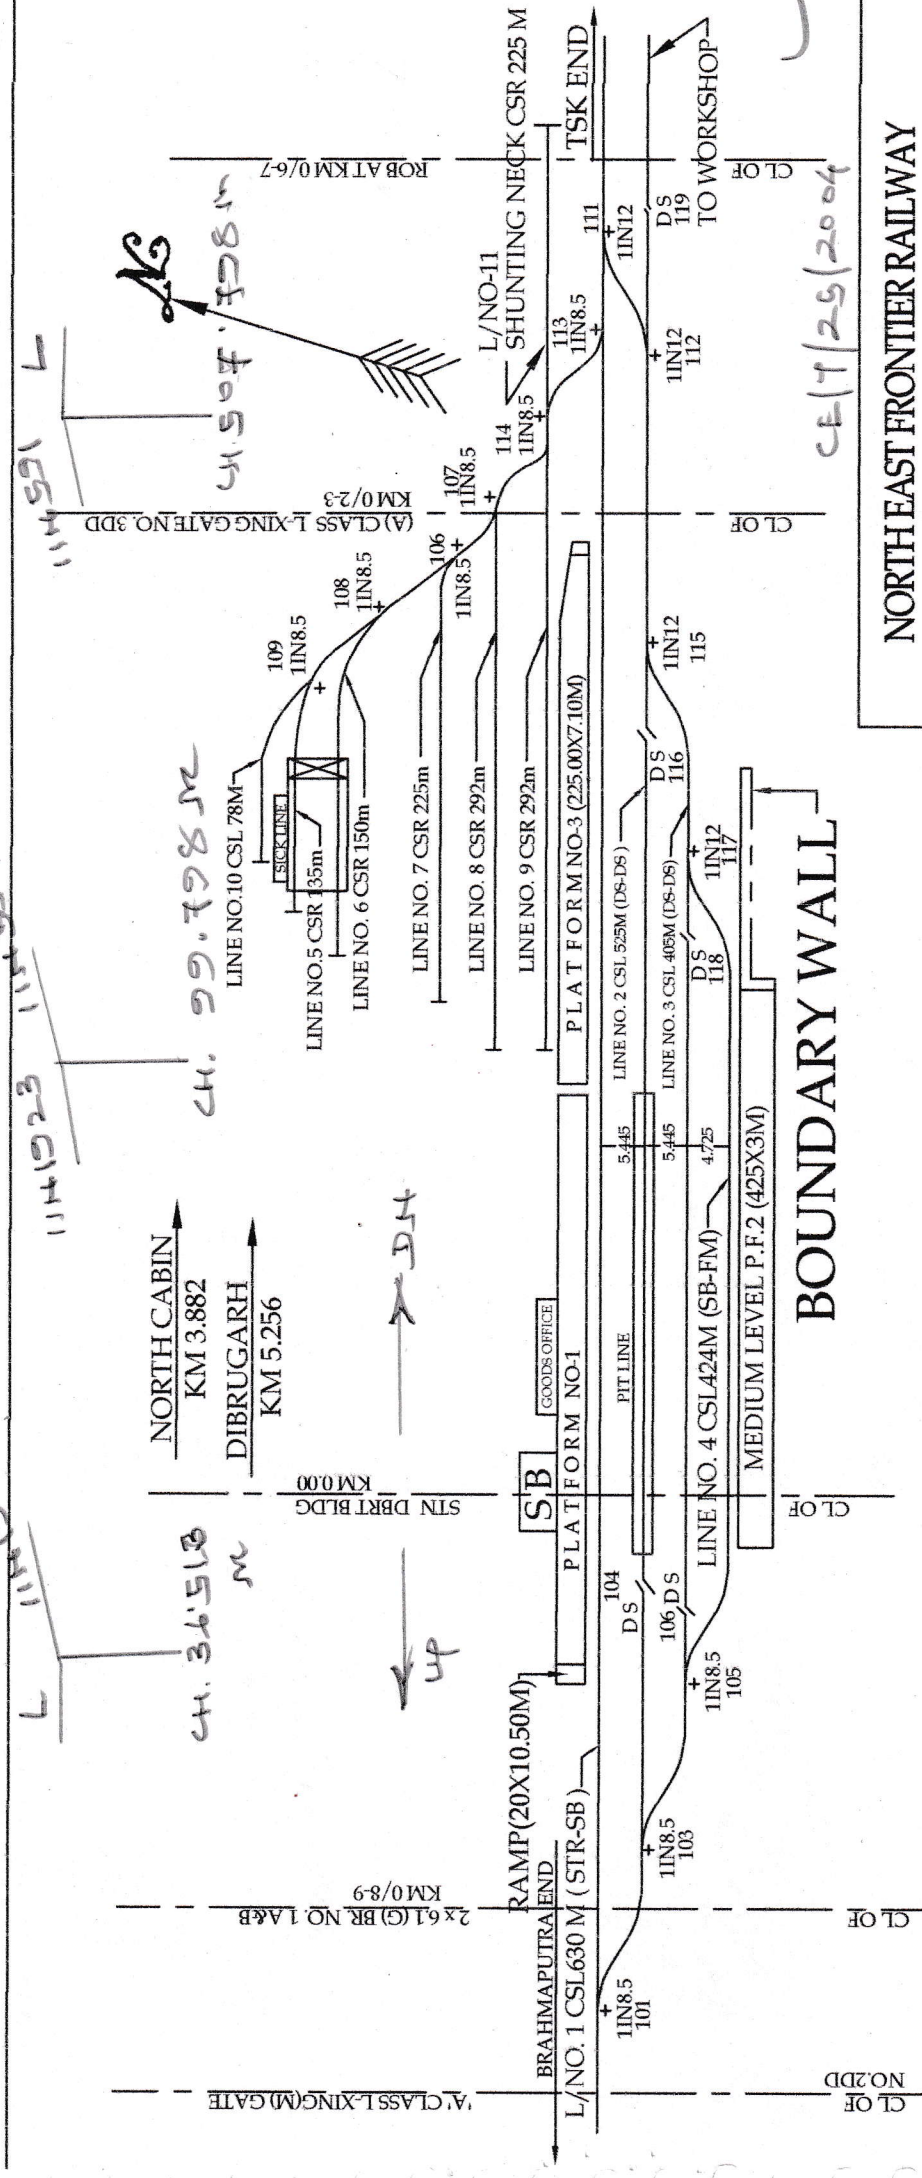

1141923 1141923

BOUNDARY WALL

CE/17/25/2004

NORTHEAST FRONTIER RAILWAY
 TINSUKIA DIVISION
 DIBRUGARH - TINSUKIA - LEDO SECTION
DIBRUGARH TOWN STATION YARD
 RL. 104.76M
 PLAN.NO:-TSK-SK/ 54 /2021

1 IN 12	4 NOS.
1 IN 8.5	9 NOS.
DS	5 NOS.

[Signature]
 DEN/II/TSK
 N.F. RAILWAY

[Signature]
 23/11/2021
 5:45 PM
 CHECKED BY

DRAWN BY