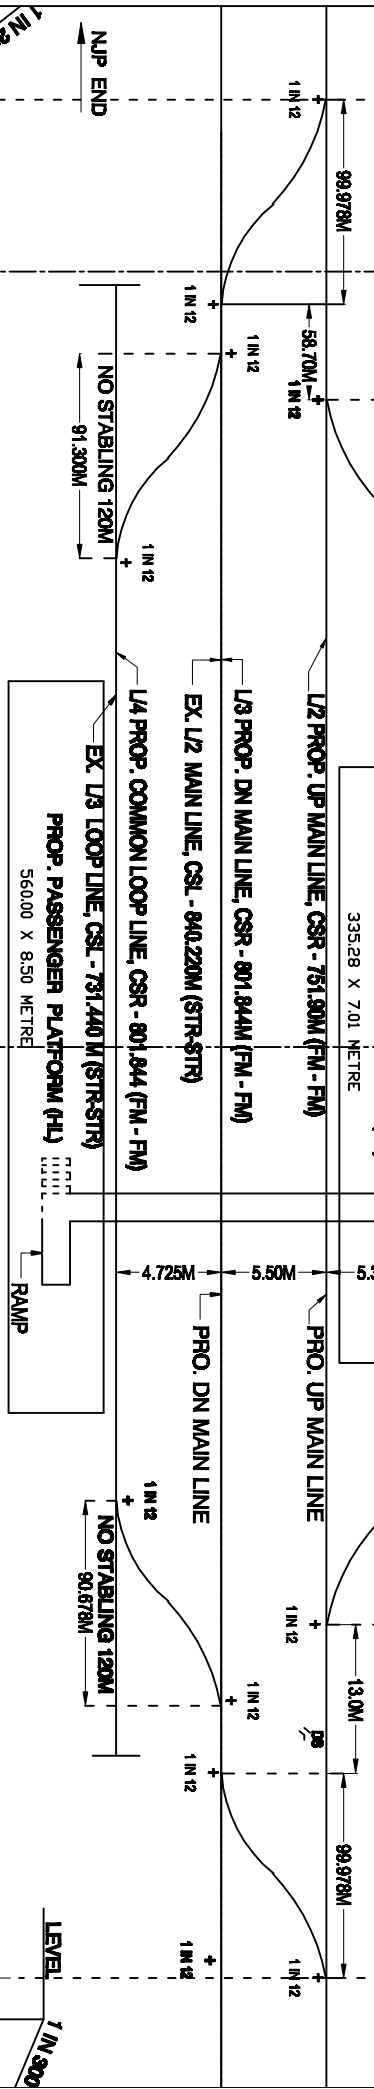

DRG 6.60KM SXX 6.65KM

B' CLASS B' CLASS

DN UP

C/L OF "C" CLASS LC NO. NN-38 AT CH:71510.00

PROP. FOB AT CH: 72010.00 (3M WIDE)

SR.DEN/I/APDJ

N. F RAILWAY
 ALIPURDUAR DIVISION
 NEW JALPAIGURI - NEW
 BONGAIGADN SEC
KOLAIGRAM
 STATION YARD DIAGRAM OF
 (NOT TO SCALE)