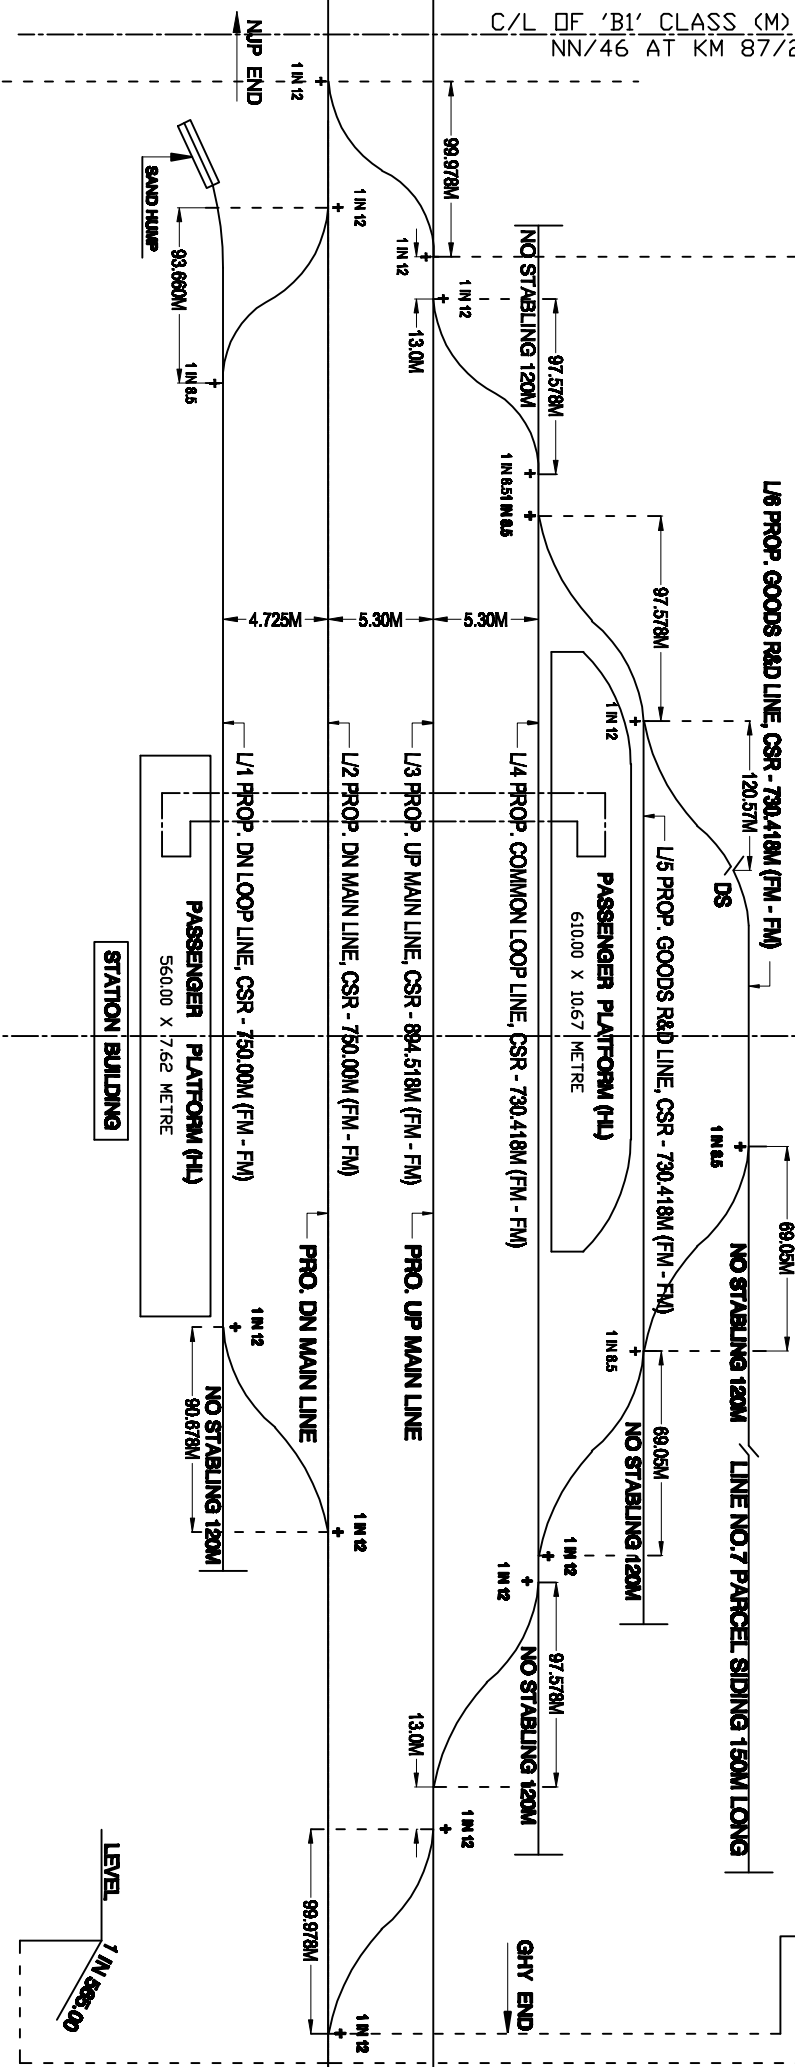

SXX 9.44KM  
7<sup>B</sup> CLASS DN  
7<sup>B</sup> CLASS UP  
GUZ 8.81KM

1 IN 300 LEVEL

LEVEL 1 IN 204.10

327.212 M

1075.20 M

754.8 M

259.518M

C/L OF 'B1' CLASS (M) L-XING  
NN/46 AT KM 87/2-3

C/L OF FLK STN. BLDG  
KM 88.06

1 IN 300 LEVEL

SR.DEN/I/APPDJ

N. F RAILWAY  
ALIPURDUAR DIVISION  
NEW JALPAIGURI - NEW  
BONGAIGADN SEC  
STATION YARD DIAGRAM OF  
**FALAKATA**  
(NOT TO SCALE)