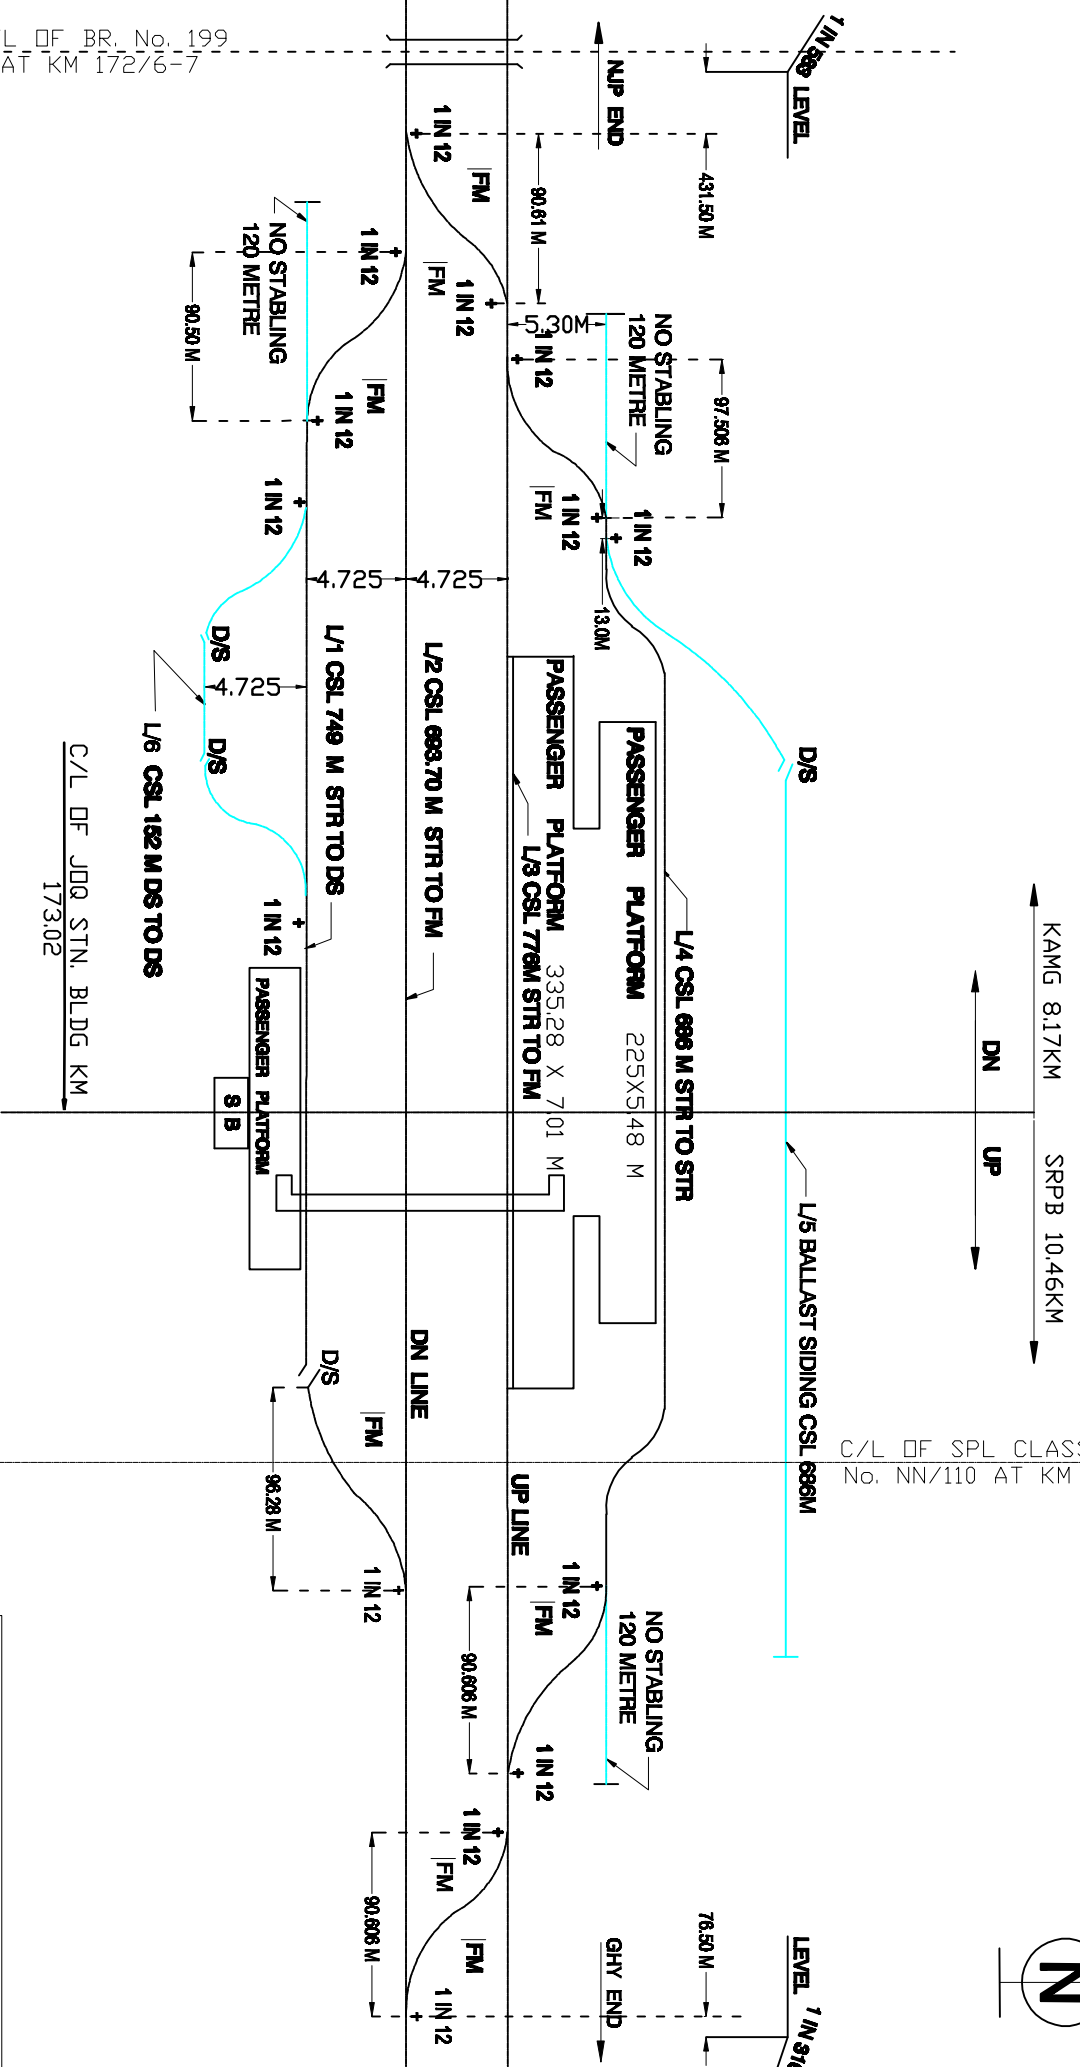

C/L OF BR. No. 199  
AT KM 172/6-7

SR.DEN/I/APDJ

N. F RAILWAY  
ALIPURDUAR DIVISION  
NCB - NBQ  
SEC  
**JORAI**  
STATION YARD DIAGRAM OF  
(NOT TO SCALE)