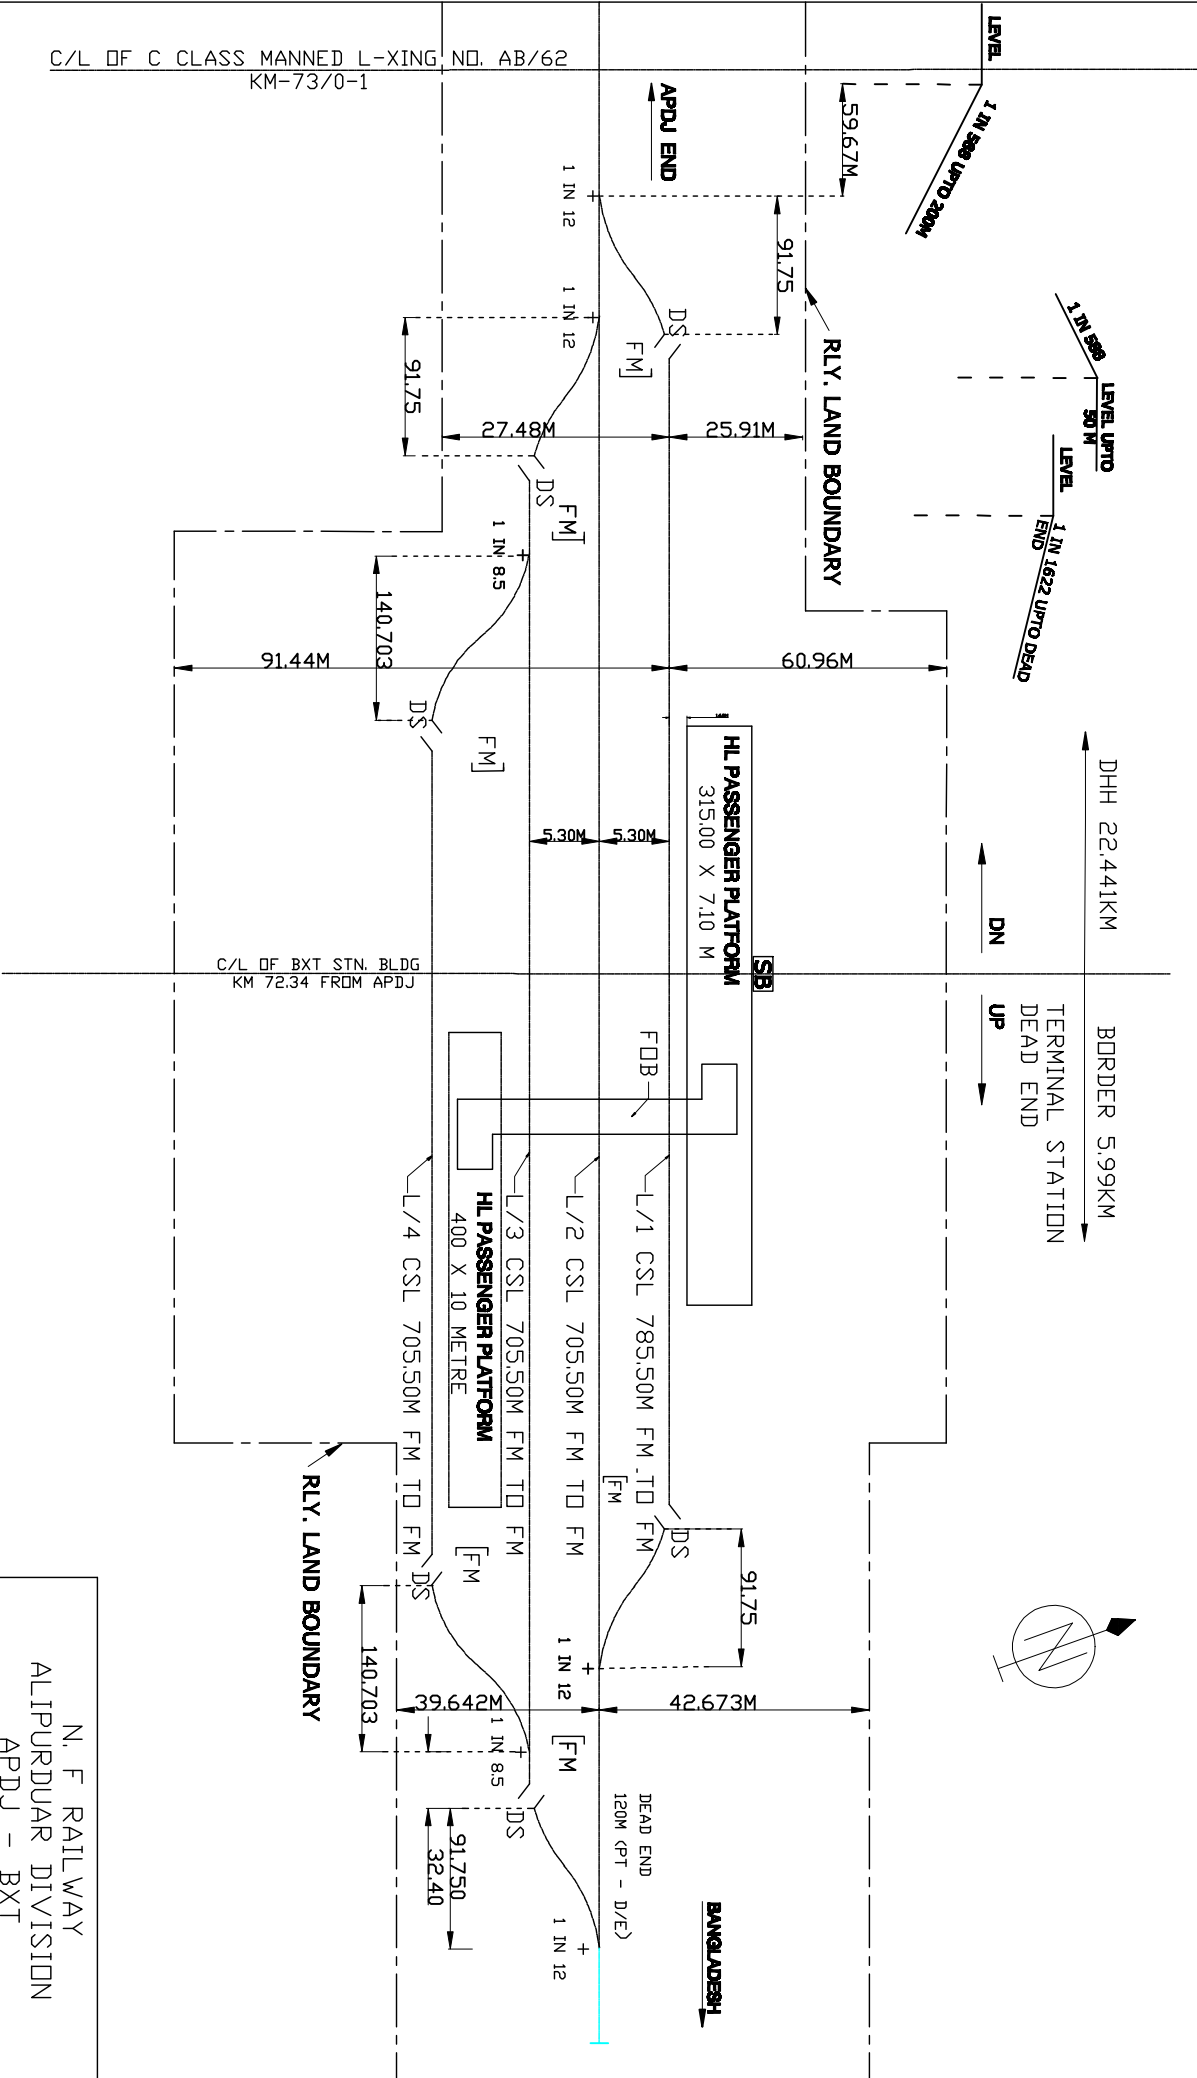

C/L OF C CLASS MANNED L-XING, NO. AB/62
KM-73/0-1

Sd/-
SSE/W/CDB
N.F. RAILWAY

DEN/II/APDU
N.F. RAILWAY

N. F. RAILWAY
ALIPURDUAR DIVISION
APDUJ - BXT
SEC
BAMANNHAT
STATION YARD DIAGRAM OF
(NOT TO SCALE)