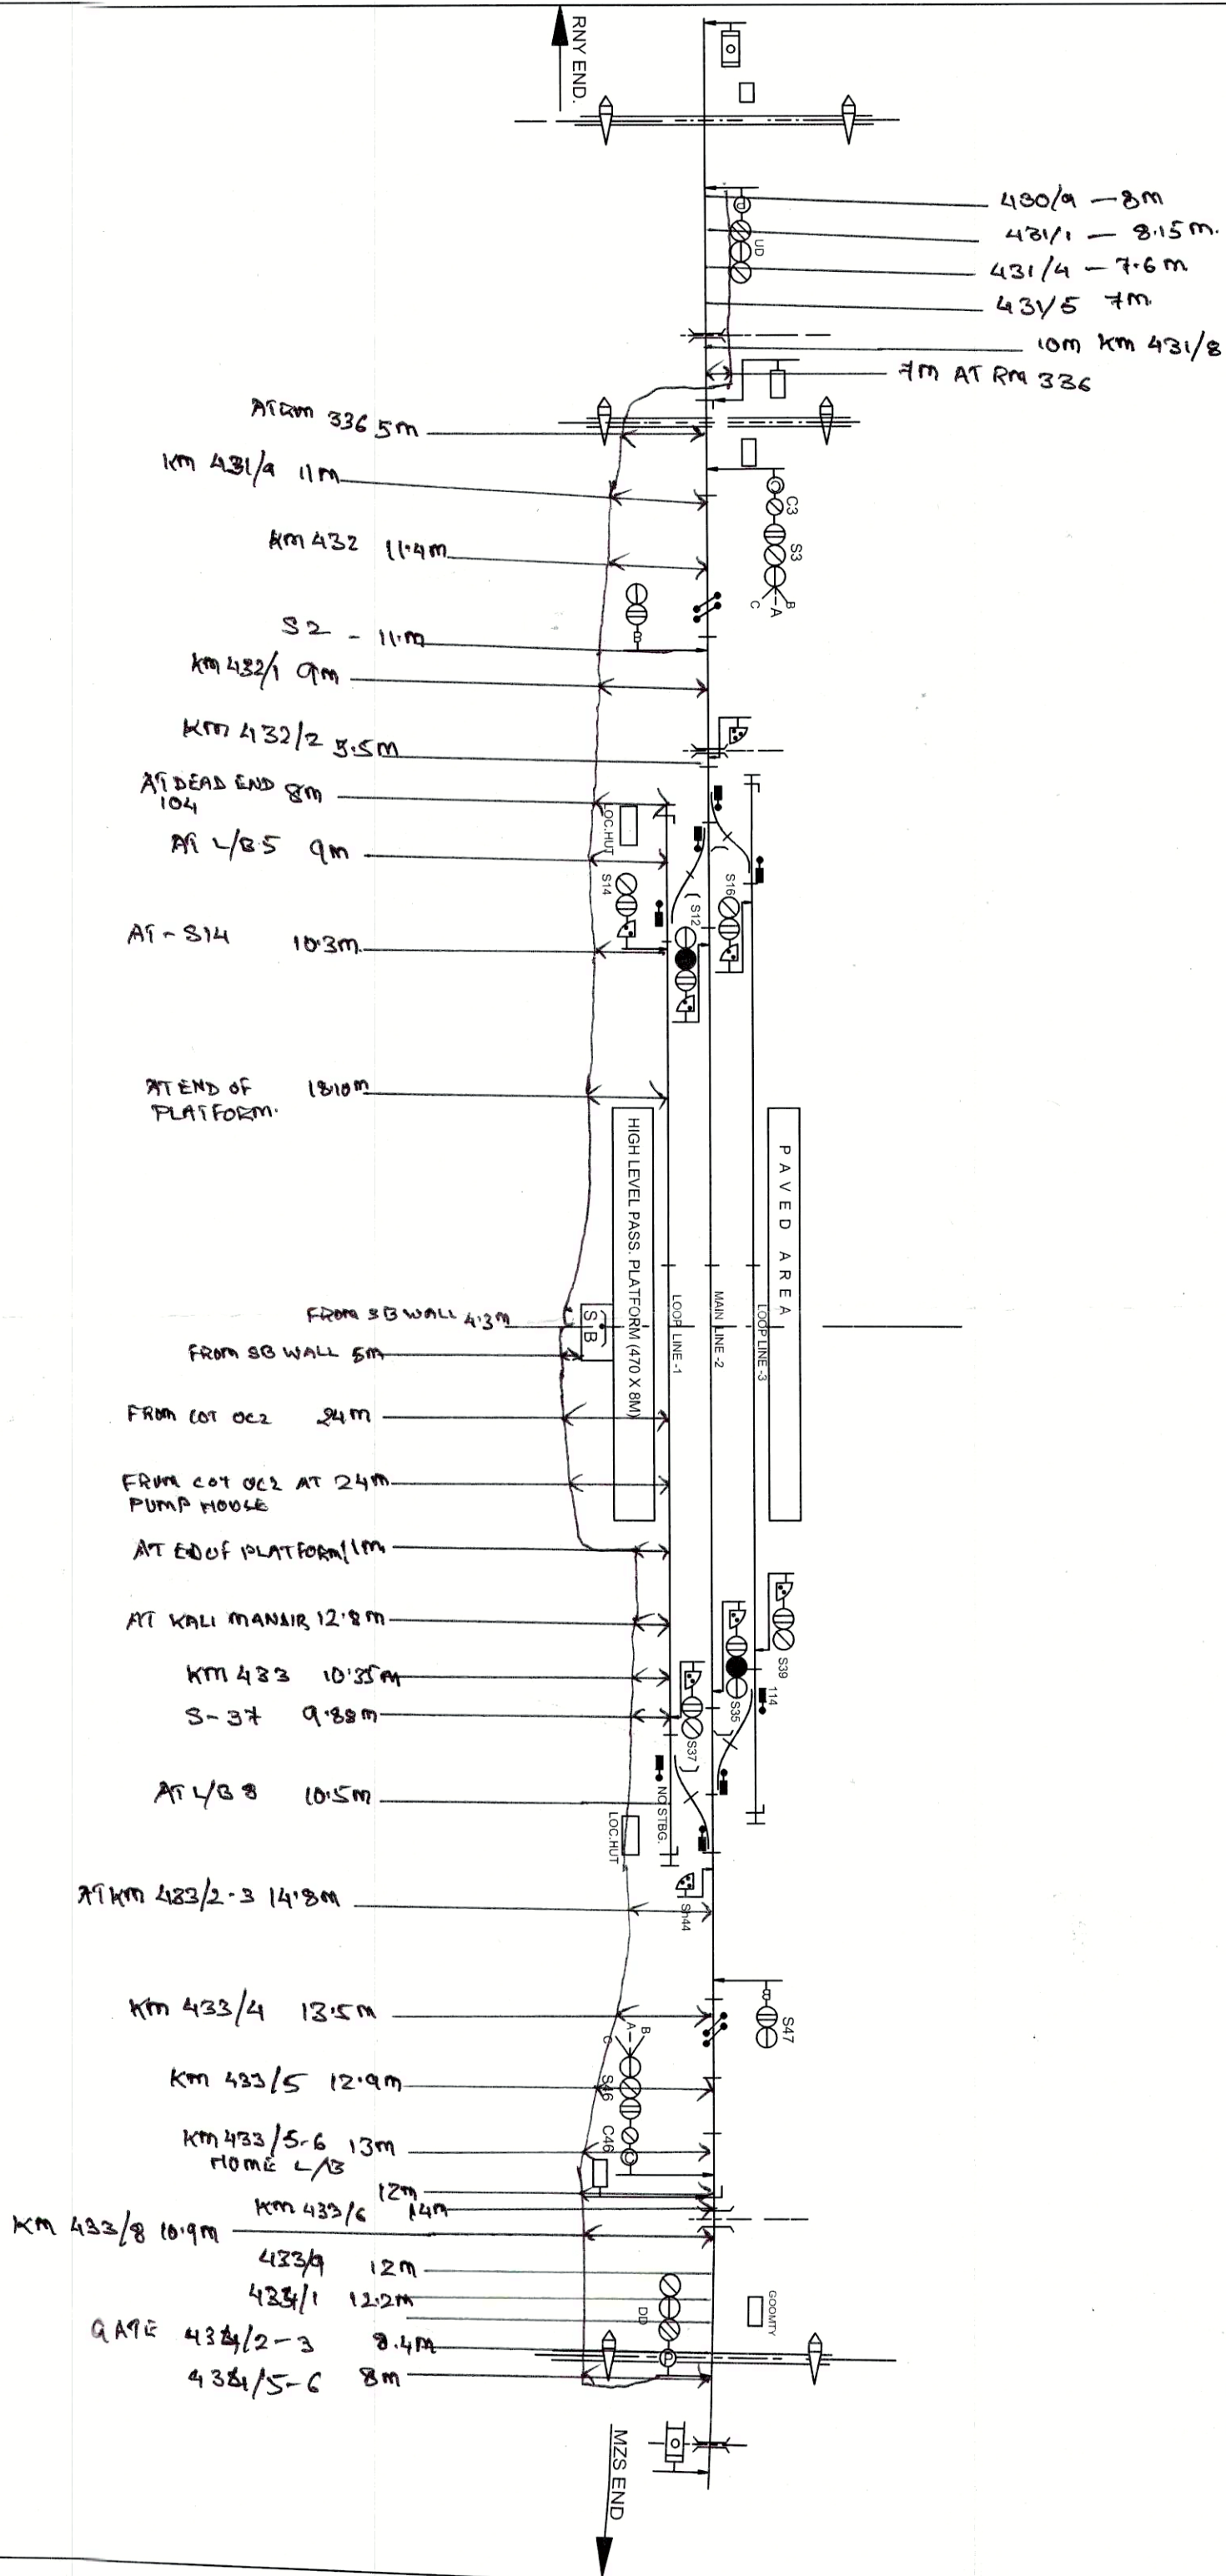

LAIMEKURI(B.G.)

TENTATIVE CABLE ROUTE PLAN (L.M.Y)	
USING CABLE ROUTE TRACER	
Dispankan Run	29/05/22
Record	29/05/22
25/05/22	