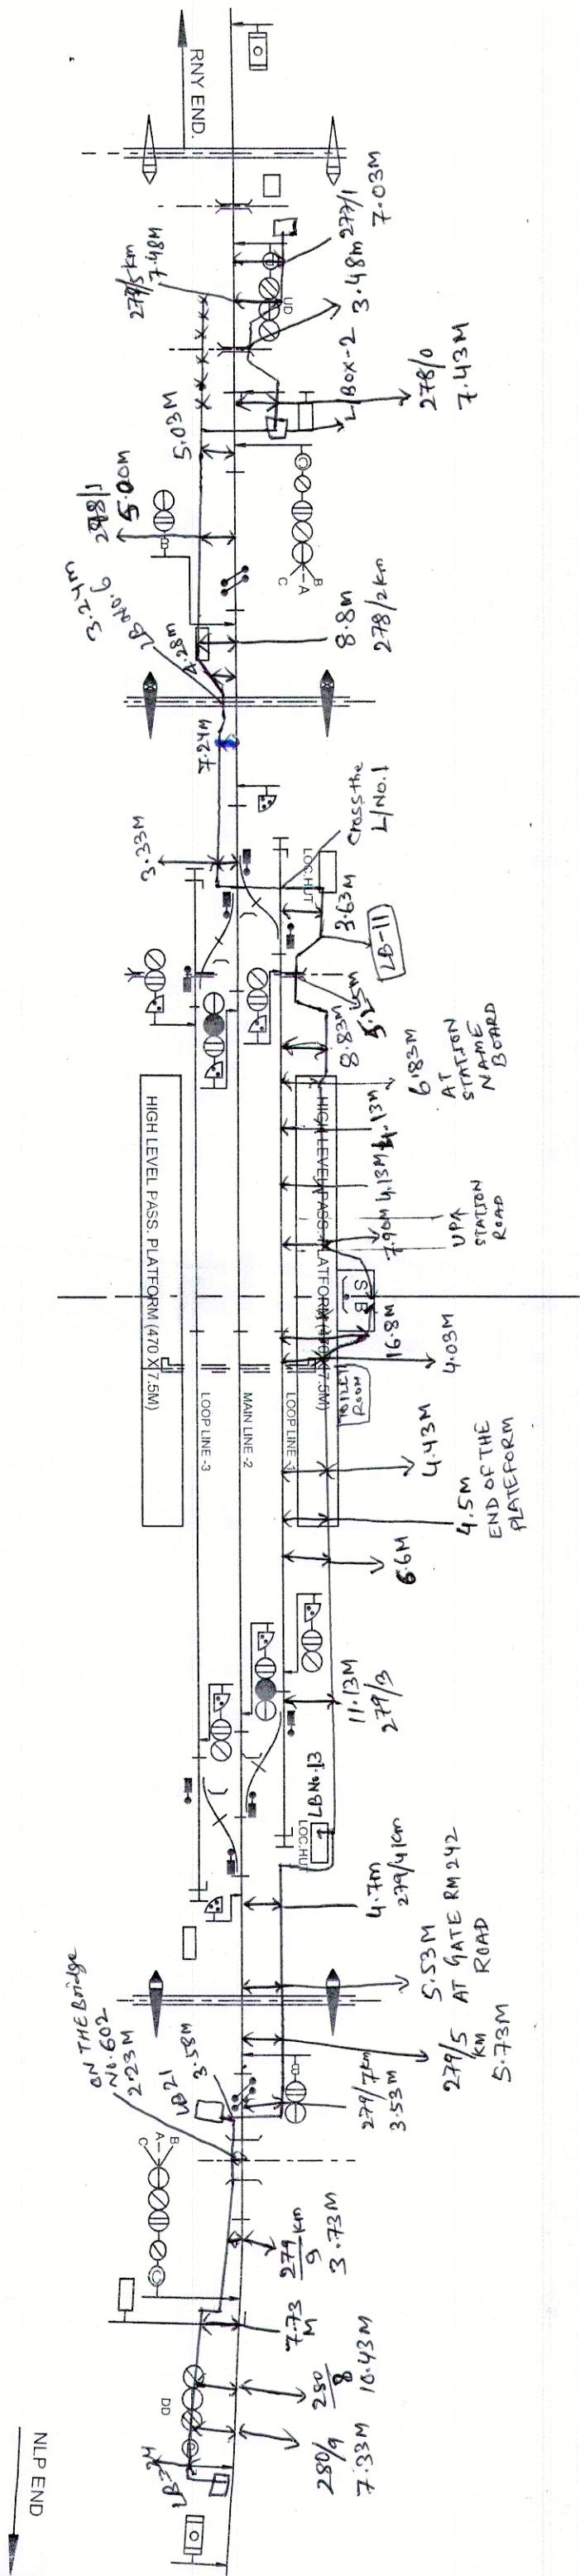

KATHALPUKHURI(B.G.)

DN  UP 

TENTATIVE CABLE ROUTE PLAN (KTPR)
USING CABLE ROUTE TRACER.

20/05/2022	Dandi, Madho
20/05/2022	20/05/2022
20/05/2022	20/05/2022
20/05/2022	20/05/2022
20/05/2022	20/05/2022

Teek/1 (S1G) / HMV

SSE/S1G/HM