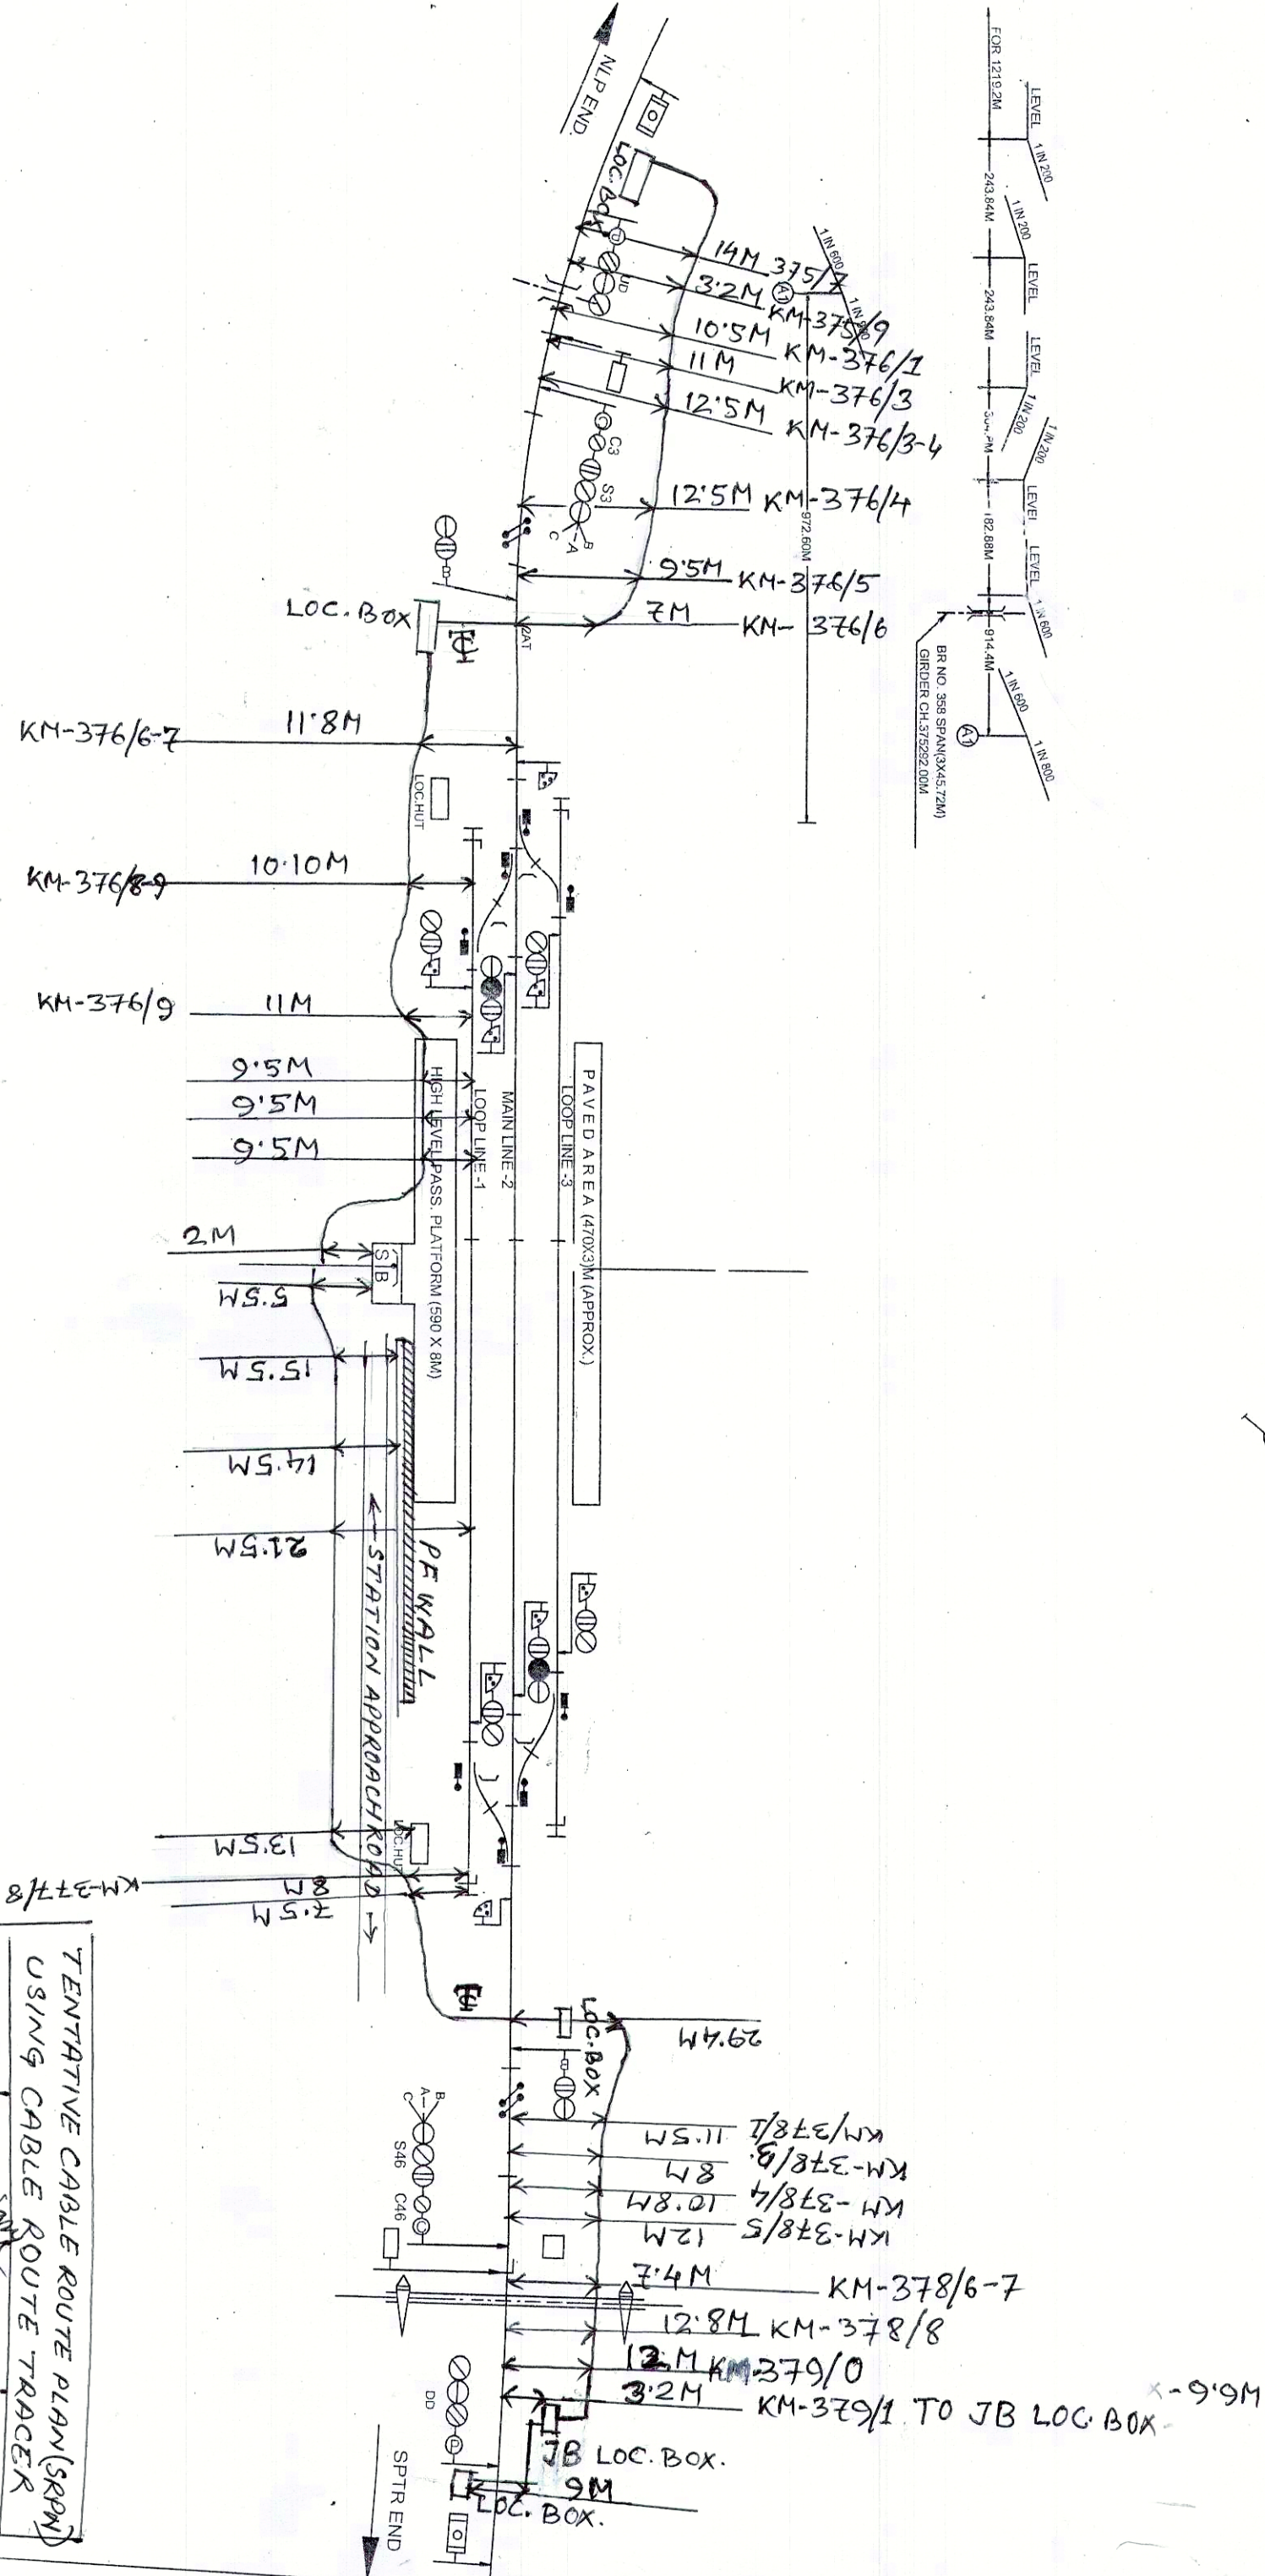

SRIPANI(B.G.)

DN  UP 

TENTATIVE CABLE ROUTE PLAN (SRPN)
USING CABLE ROUTE TRACER

Sr. Tech / SIG/NLP	SSE/SIG/ NLP		
-----------------------	-----------------	--	--

Handwritten notes:
 @handwritten
 23/05/2019
 @handwritten
 23/05/2019