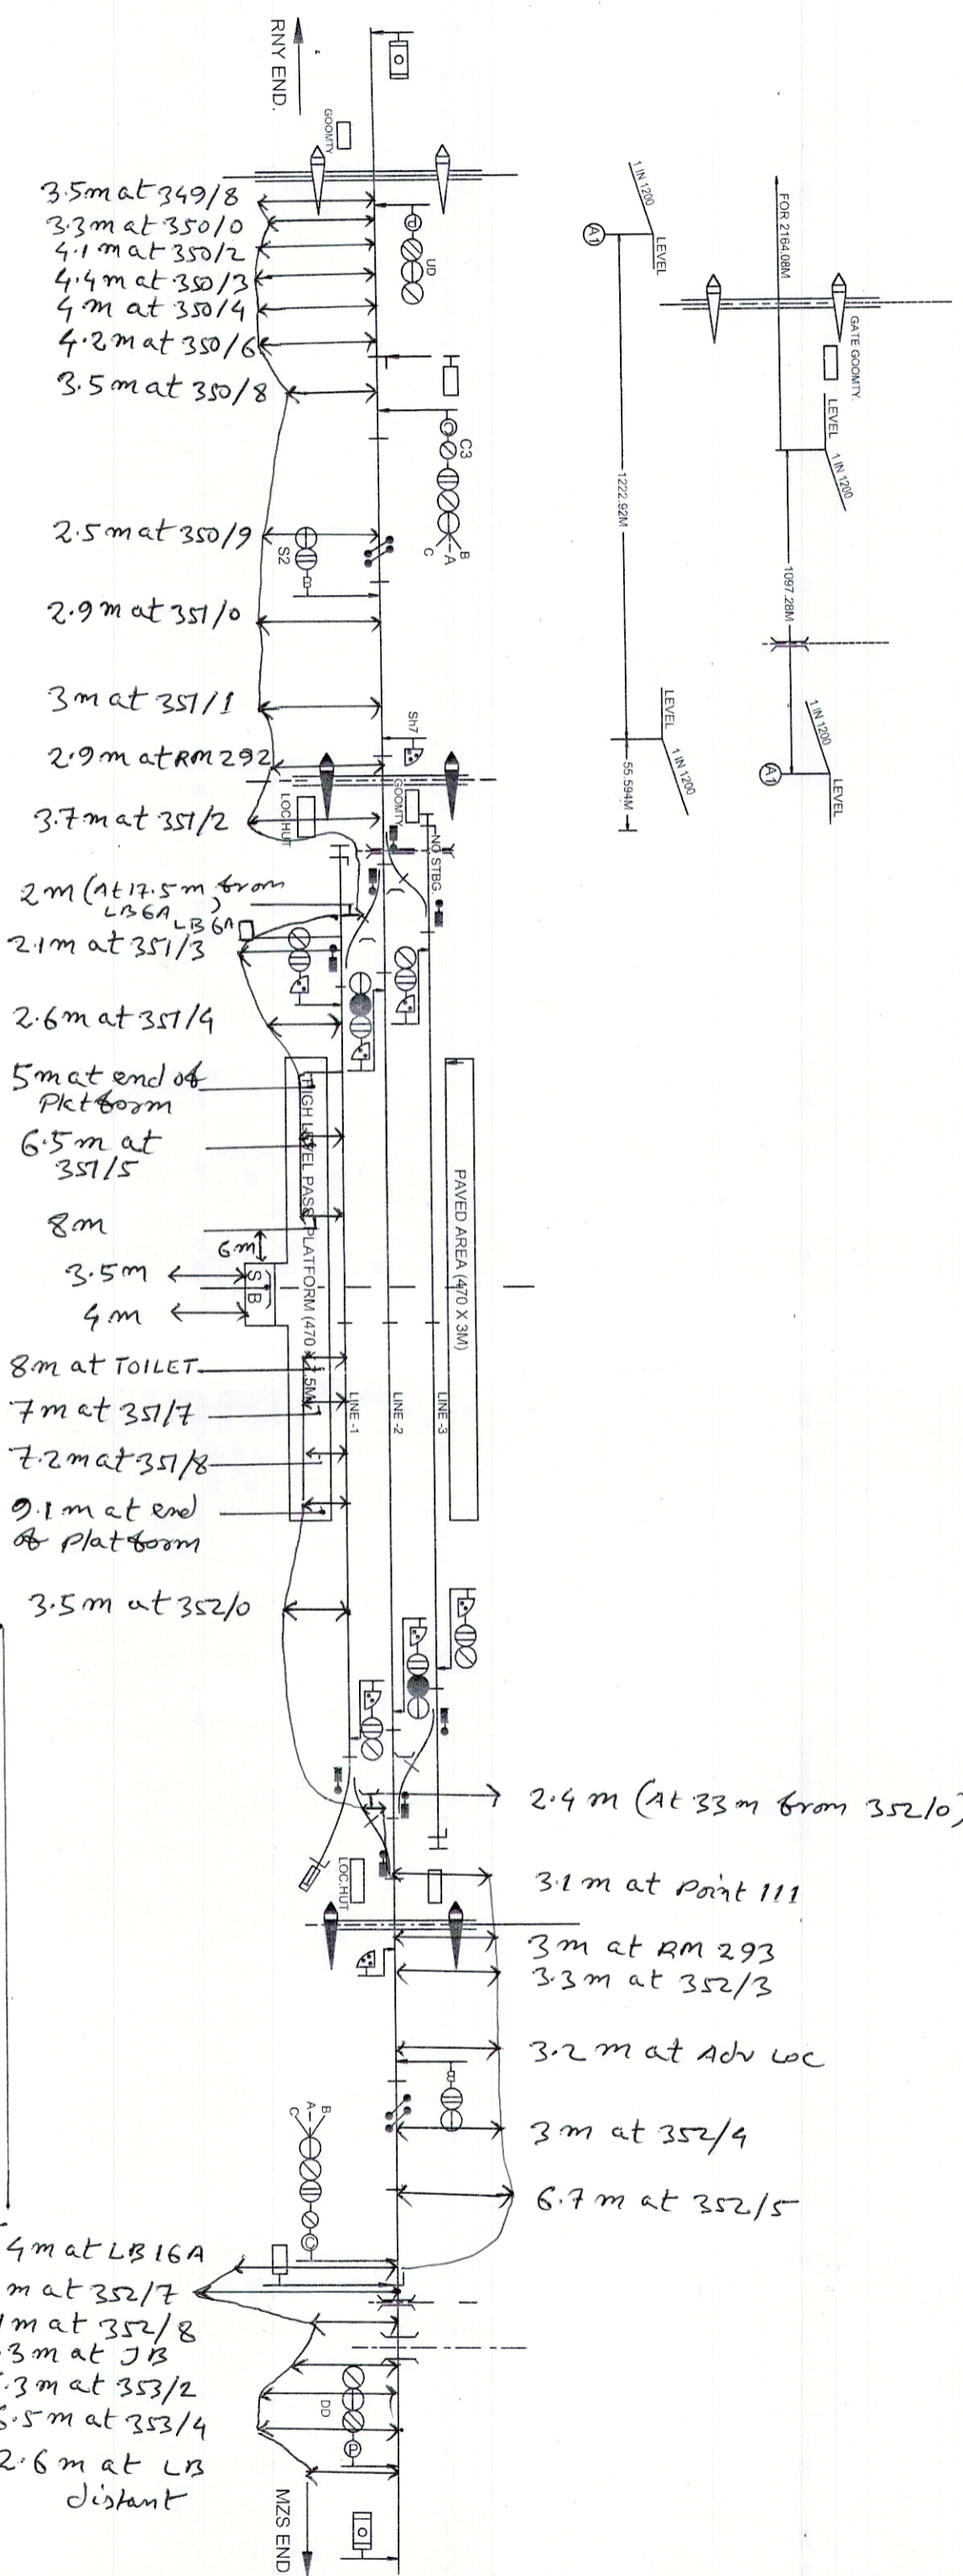

BORDOLONI(B.G.)

DN  UP

TENTATIVE CABLE ROUTE PLAN OF BDM (USING CABLE ROUTE TRACER)

Sr. Tech. / Sr. Insp.	06/05/2022
06/05/2022	05/05/2022