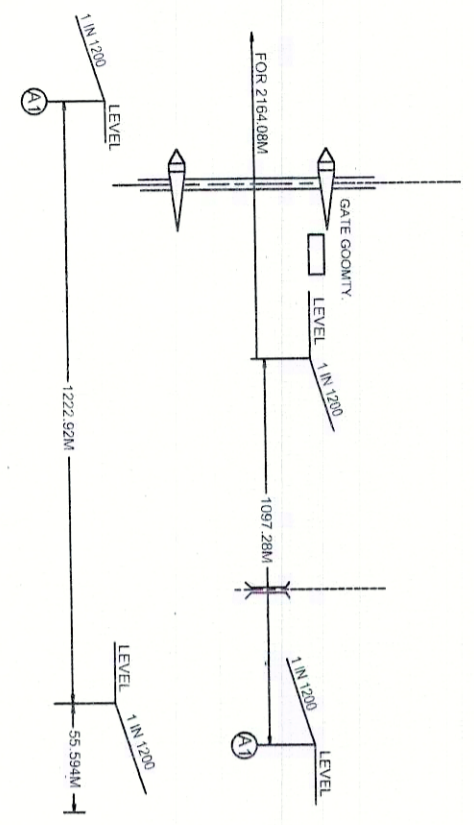

BORDOLONI(B.G.)

DN  UP

TENTATIVE CABLE ROUTE PLAN OF BDM (USING CABLE ROUTE TRACER)

Sr. Tech. / Sr. Insp.	06/05/2022
06/05/2022	05/05/2022