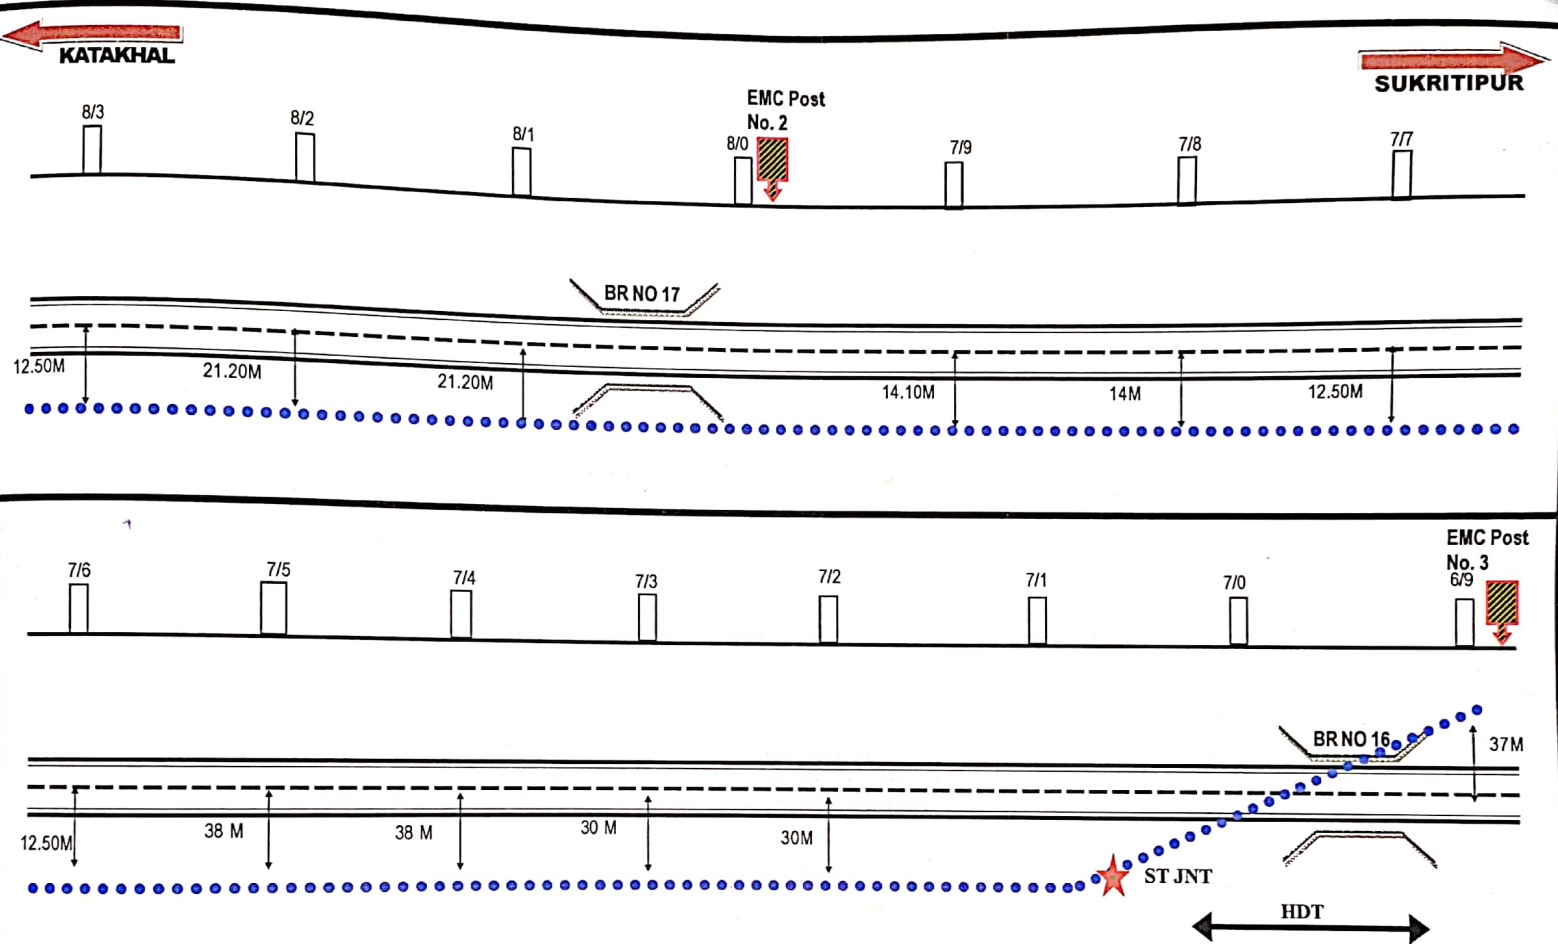

DUTTA SUPPLY AGENCIES	SSE/ST/SEL	DSTE/C/SEL		
Gopal Das	Datta 29/08/17 Senior Section Engineer	[Signature] 28.08.17 [Signature]		

DUTTA SUPPLY AGENCIES	SSE/TCSCL	DSTE/yscl		
Gopal Das	Datta	[Signature]		
	29/08/17	29.08.17		

Section Engineer
 N.F. Railway
 निर्माण / निर्माण
 N.F. Railway
 पर्वोत्तर सीमा रेल

DUTTA SUPPLY AGENCIES	SSE/DYSC	DSE/CSC		
Jopal Das	Dutta 29/08/17	29/08/17		
	Senior Section Engineer	DSE/CON/SCL		
	Tele(con) / SCL	म. वि. रेलवे एवं परिवहन अभियंता		
	N.F Railway	निर्माण विभाग		
		N.F. Railway		
		पर्वीय सीमा रेल		