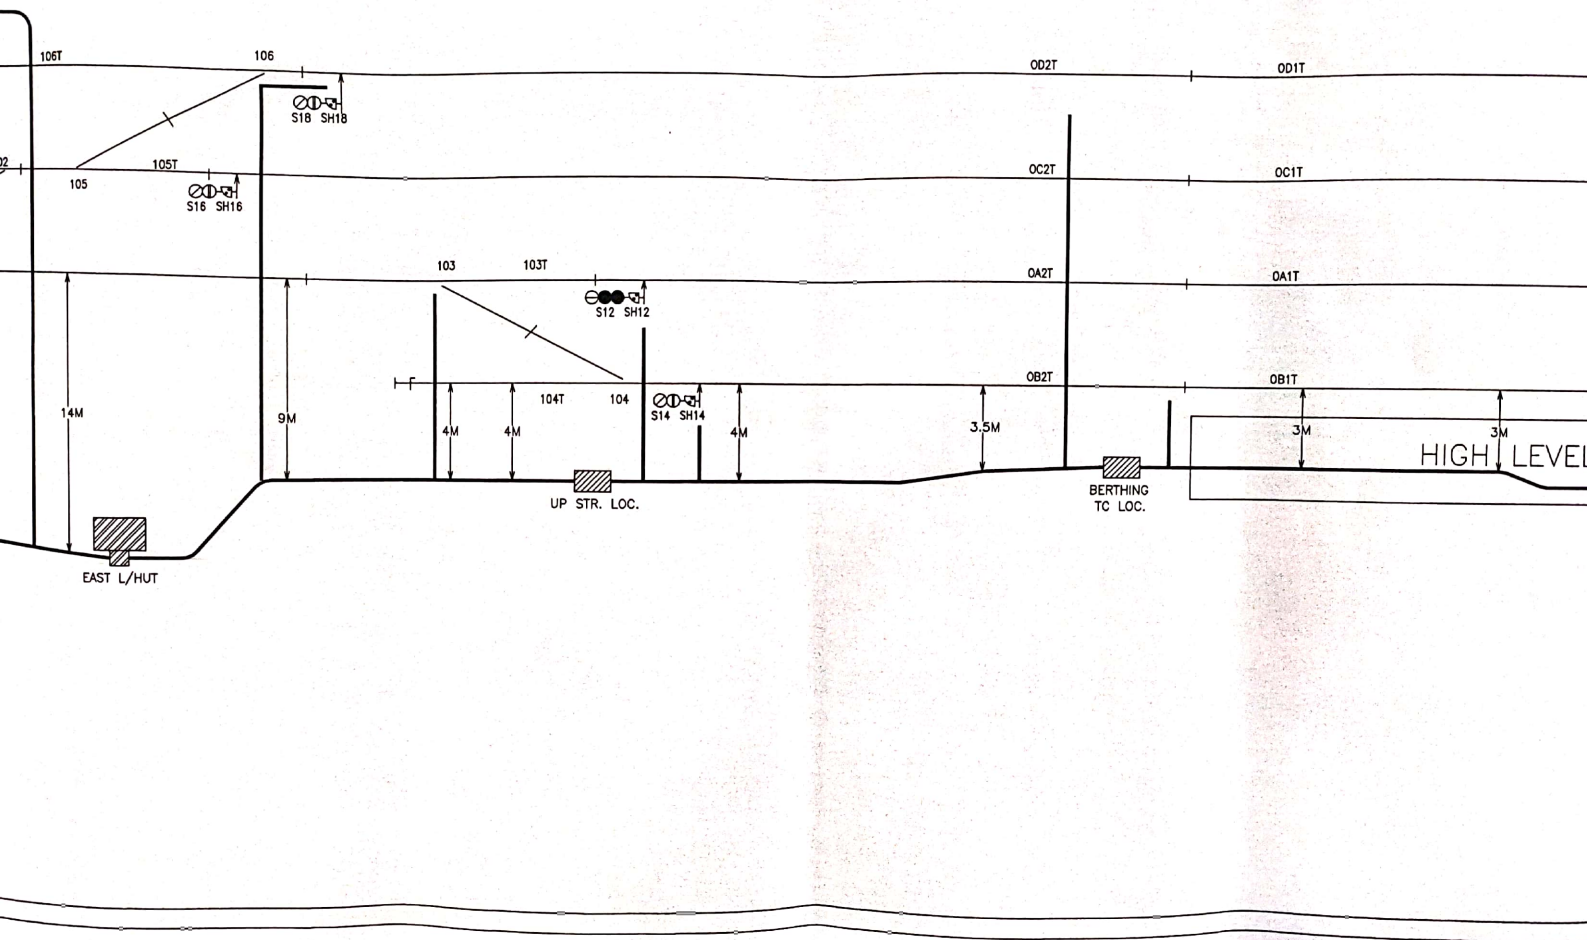

M/S TECHNOCOM
GUWAHATI

N.F.R.	<i>20/1/16</i>	<i>W. ZAMAN</i>	LUMDING	SCALE
	ASTE/CON	#/SSE/SIG/C	DIVISION	NOT TO SCALE

SIGNALLING CABLE ROUTE PLAN
FOR
LALABAZAR