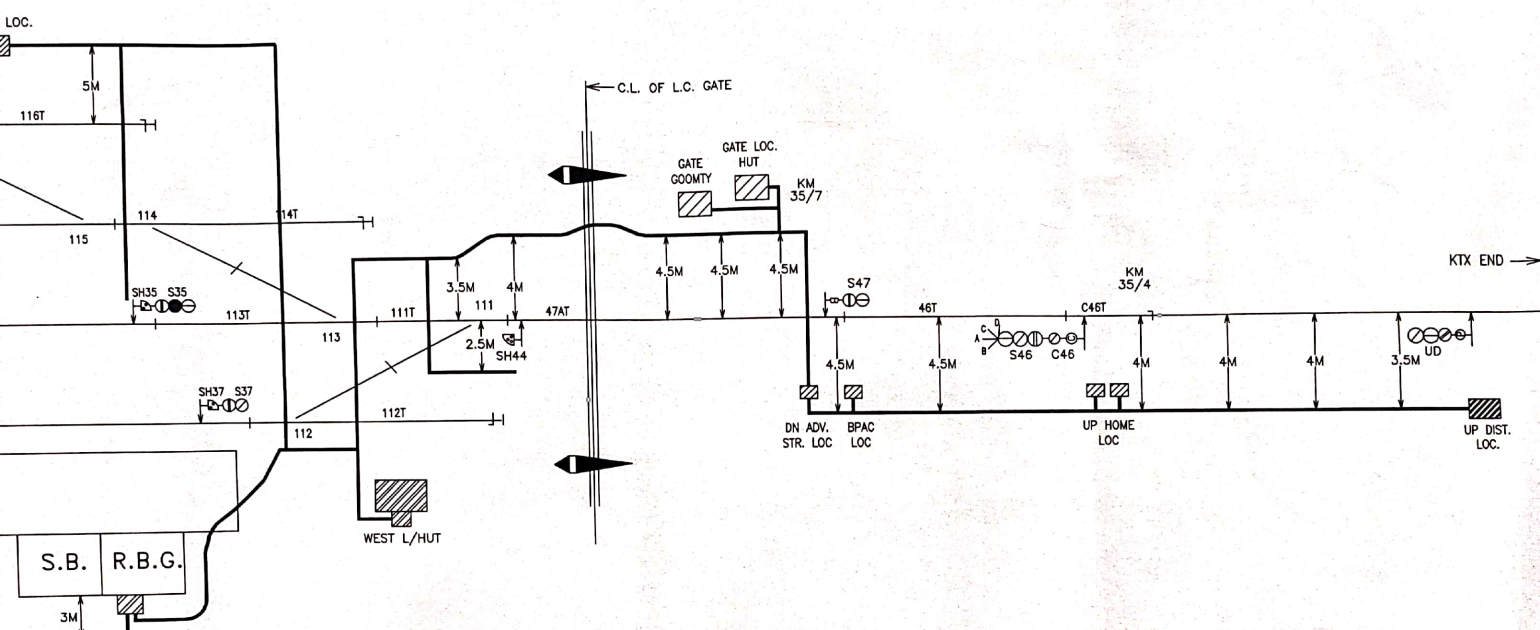

M/S TECHNOCOM
GUWAHATI

N.F.R.	<i>20/1/16</i>	<i>W. ZAMAN</i>	LUMDING	SCALE
	ASTE/CON	#/SSE/SIG/C	DIVISION	NOT TO SCALE

SIGNALLING CABLE ROUTE PLAN
FOR
LALABAZAR