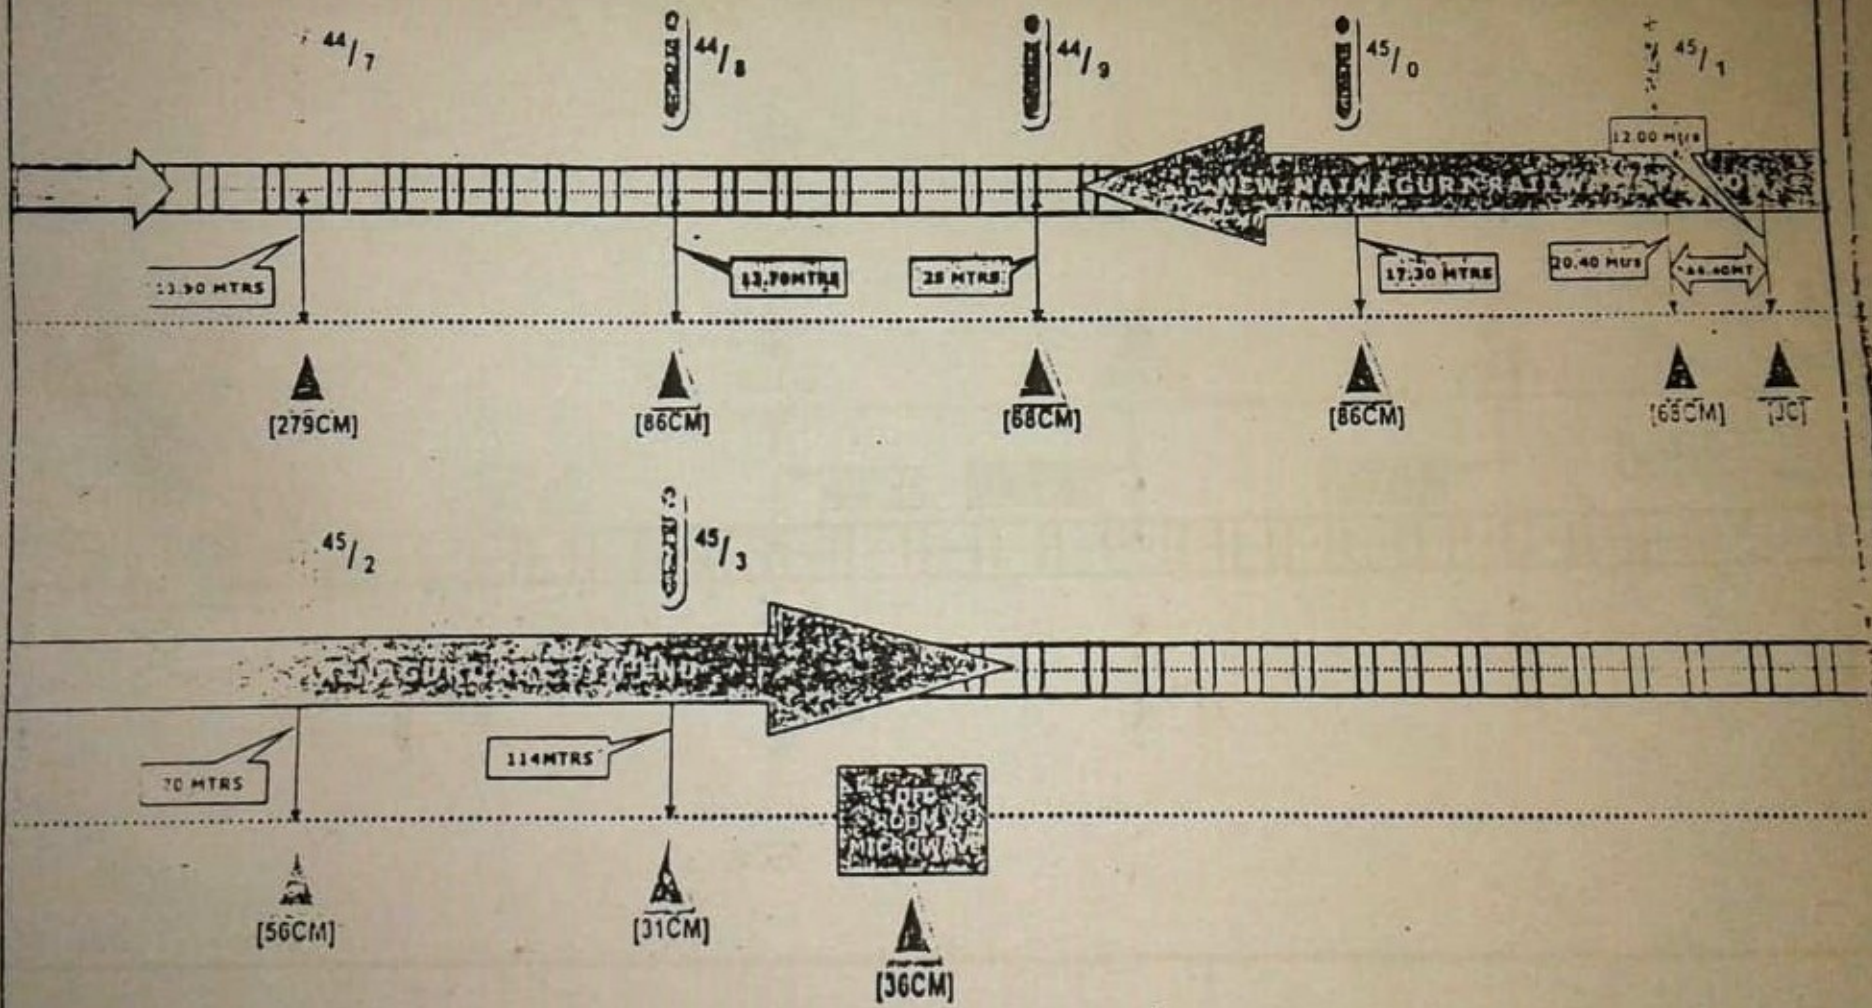

FROM NEW JALPAIGURI-NEW MAINAGURI

L OFC ROUTE FROM NEW JALPAIGURI-NEW MAINAGURI

RCI [unclear] TE FROM NEW JALPAIGURI-NEW MAINAGURI

44/2 - 66.30 mt
ct 7.80 mt.

44/0 + 26.80 mt
ct 1.80 mt

[Die 23/2/2010]

PLAN OF ROUTE FROM NEW JALPAIGURI-NEW MAINAGURI

[R]IL OFC ROUTE FROM NM X-FLK]