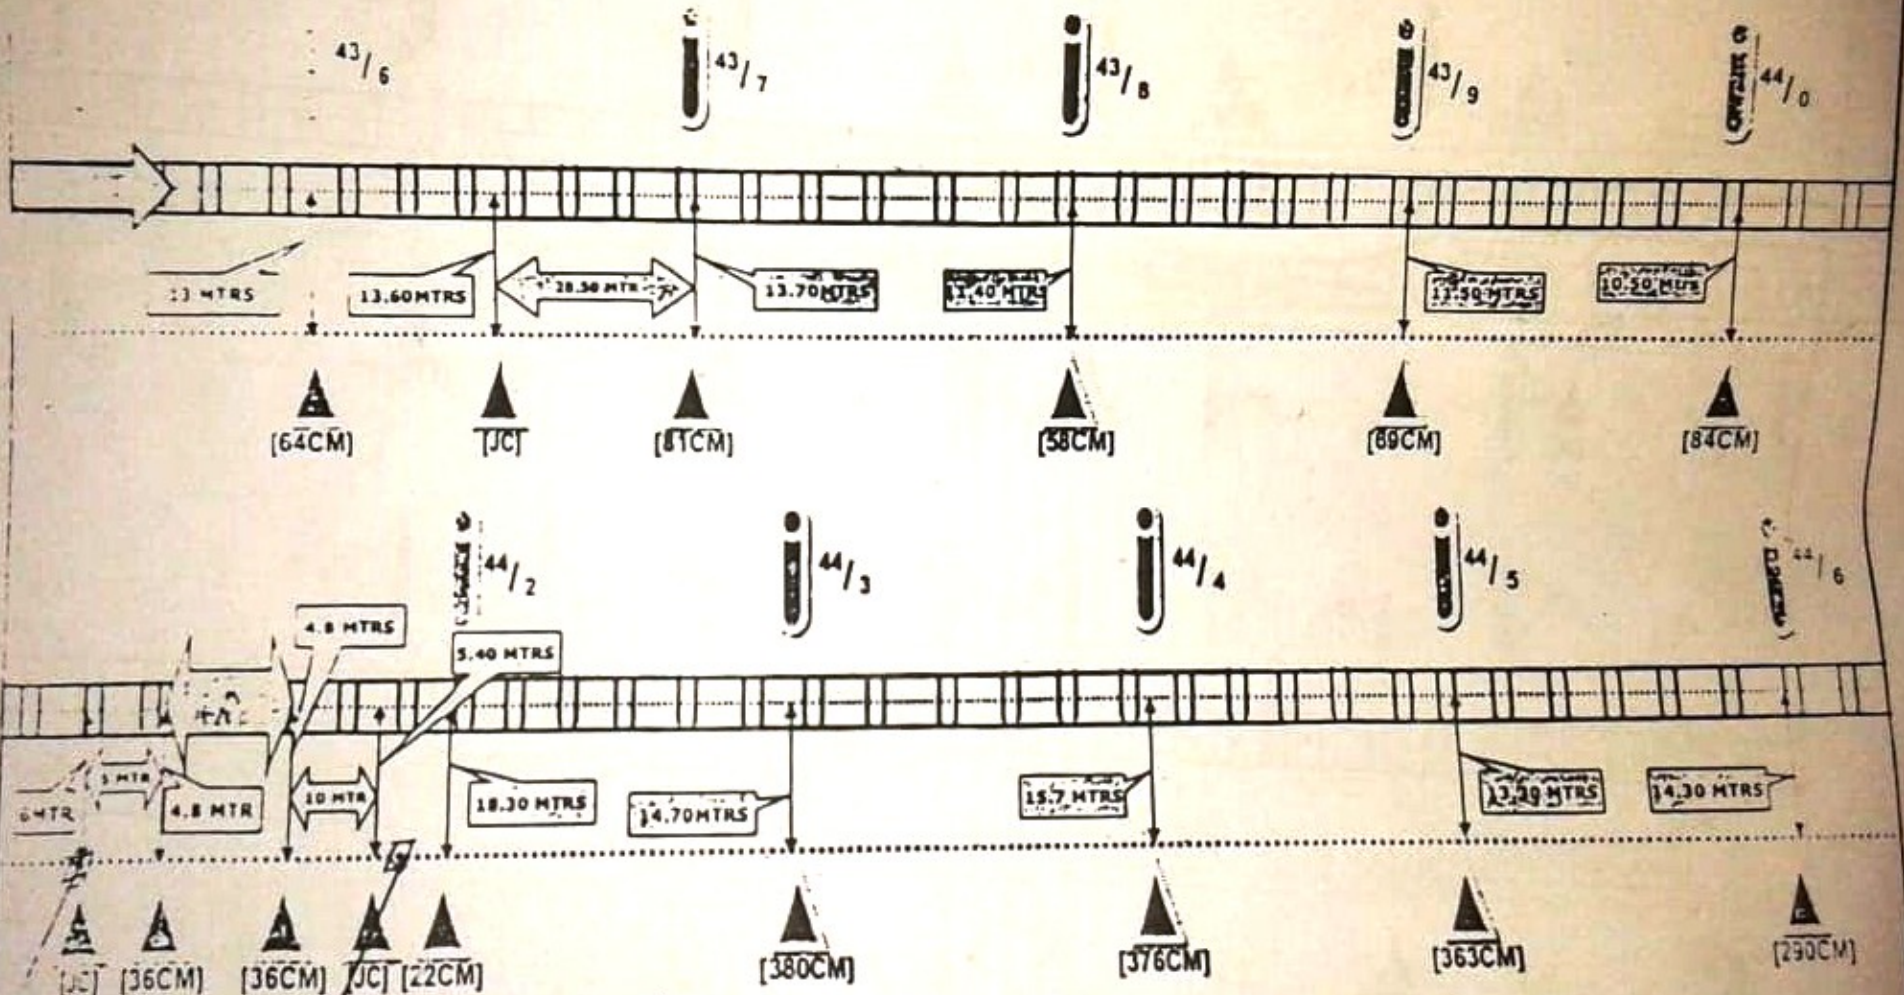

FROM NEW JALPAIGURI-NEW MAINAGURI

L OFC ROUTE FROM NEW JALPAIGURI-NEW MAINAGURI

RCI [unclear] TE FROM NEW JALPAIGURI-NEW MAINAGURI

44/2 - 66.30 mt
ct 7.80 mt.

44/0 + 26.80 mt
ct 1.80 mt

[Die 23/2/2010]

PLAN OF ROUTE FROM NEW JALPAIGURI-NEW MAINAGURI

[R]IL OFC ROUTE FROM NM X-FLK]