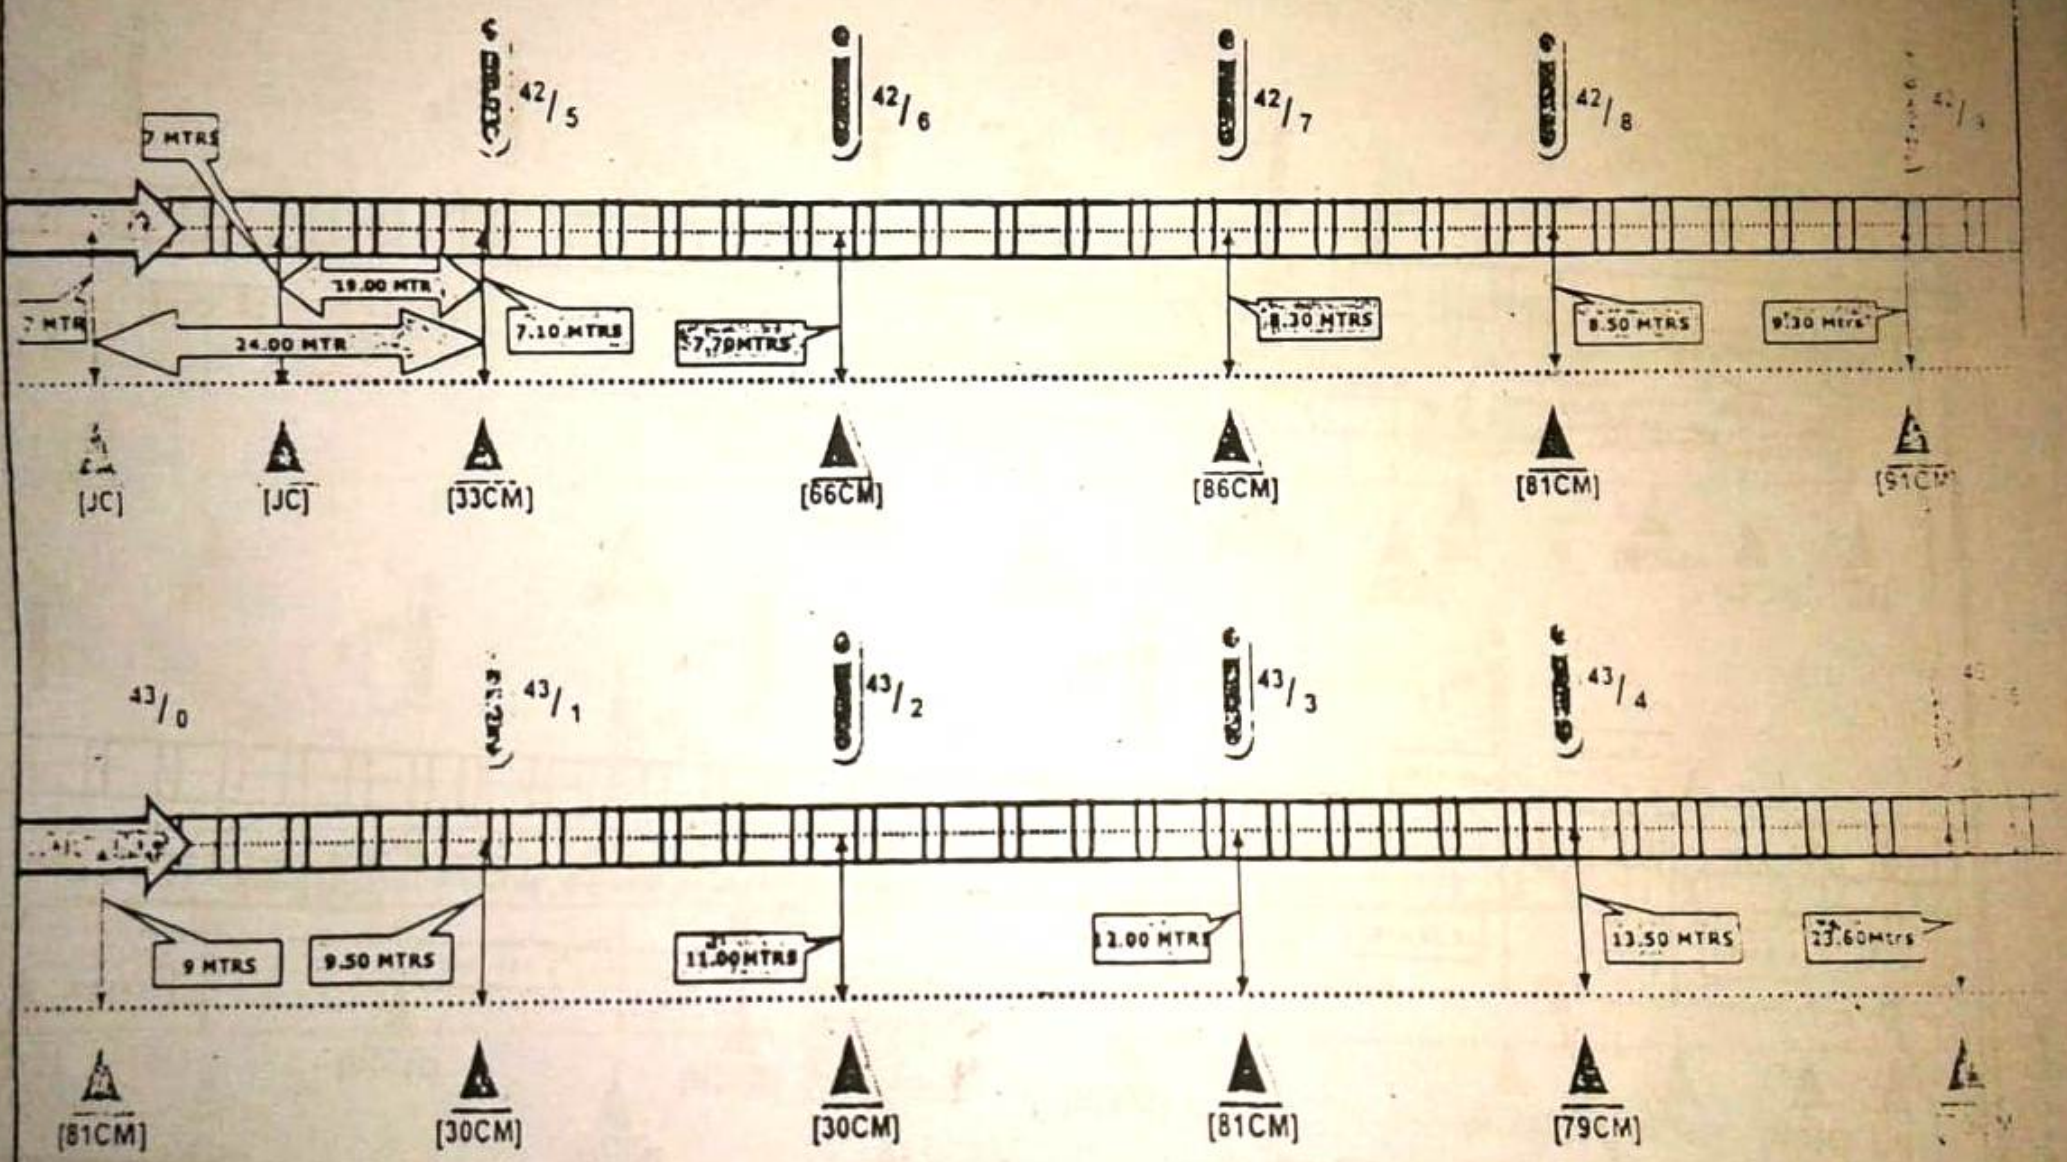

FROM NEW JALPAIGURI-NEW MAINAGURI

L OFC ROUTE FROM NEW JALPAIGURI-NEW MAINAGURI

RCI [unclear] TE FROM NEW JALPAIGURI-NEW MAINAGURI

44/2 - 66.30 mt
ct 7.80 mt.

44/0 + 26.80 mt
ct 1.80 mt

[Die 23/2/2010]

PLAN OF ROUTE FROM NEW JALPAIGURI-NEW MAINAGURI

[R]IL OFC ROUTE FROM NM X-FLK]