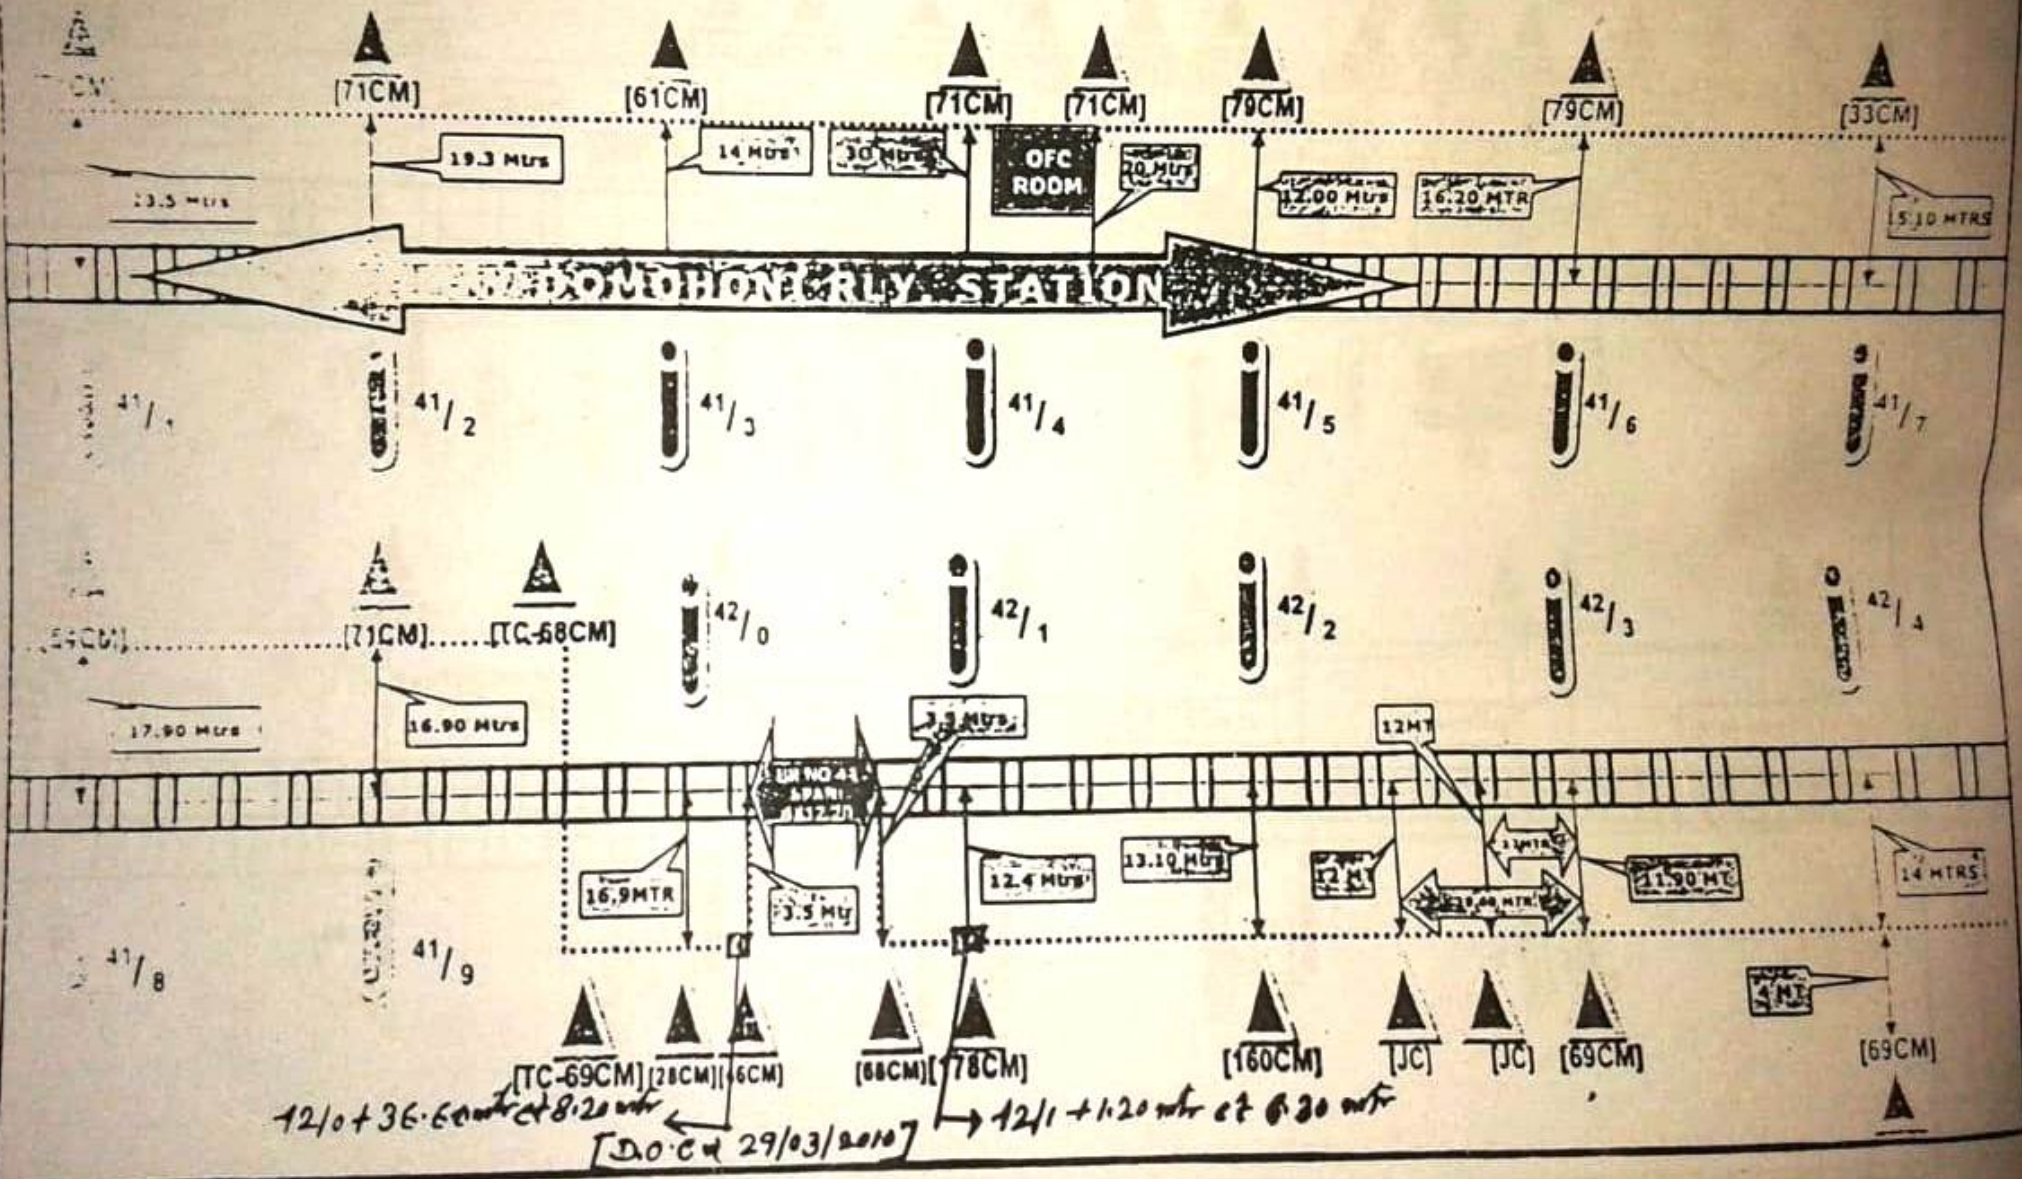

FROM NEW JALPAIGURI-NEW MAINAGURI

L OFC ROUTE FROM NEW JALPAIGURI-NEW MAINAGURI

RCI [unclear] TE FROM NEW JALPAIGURI-NEW MAINAGURI

44/2 - 66.30 mt
ct 7.80 mt.

44/0 + 26.80 mt
ct 1.80 mt

[Die 23/2/2010]

PLAN OF ROUTE FROM NEW JALPAIGURI-NEW MAINAGURI

[R]IL OFC ROUTE FROM NM X-FLK]