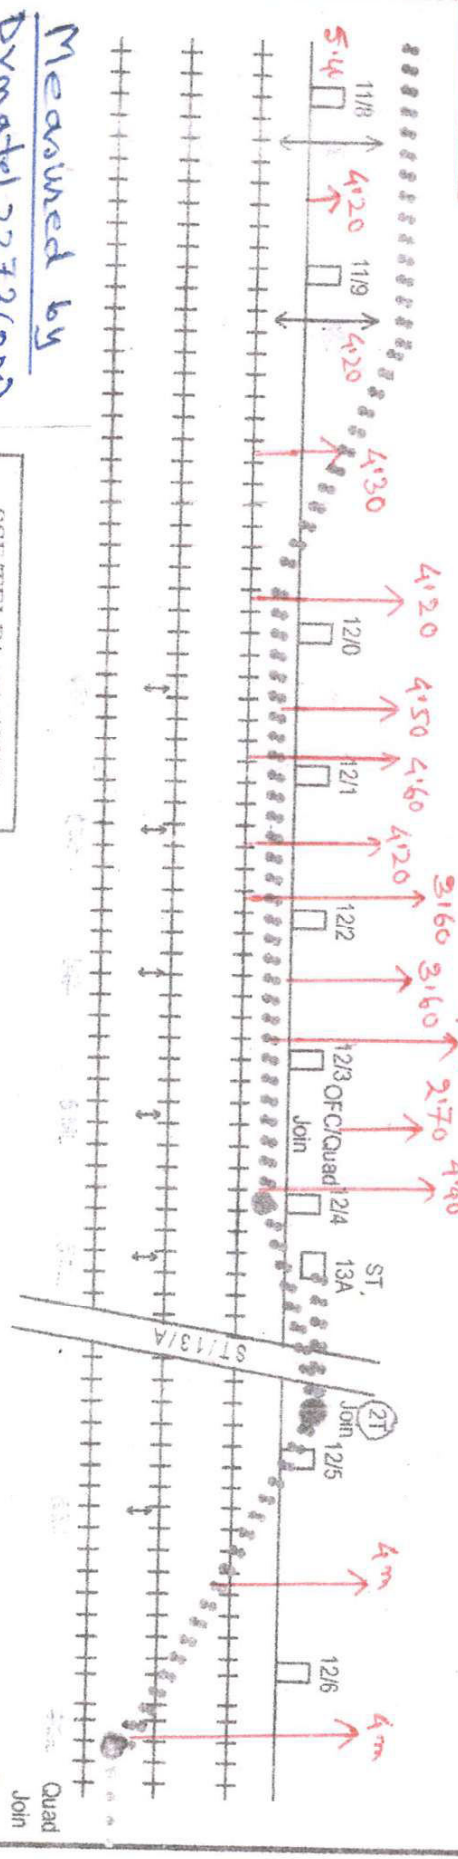

1st Line

Measured by
Dynamel 2273(3M)

SSE/TELE/	GHY
2273	

GHY

LMG

Measured by
DYNATEL 2273 (3M)

SSE/TELE/	GHY