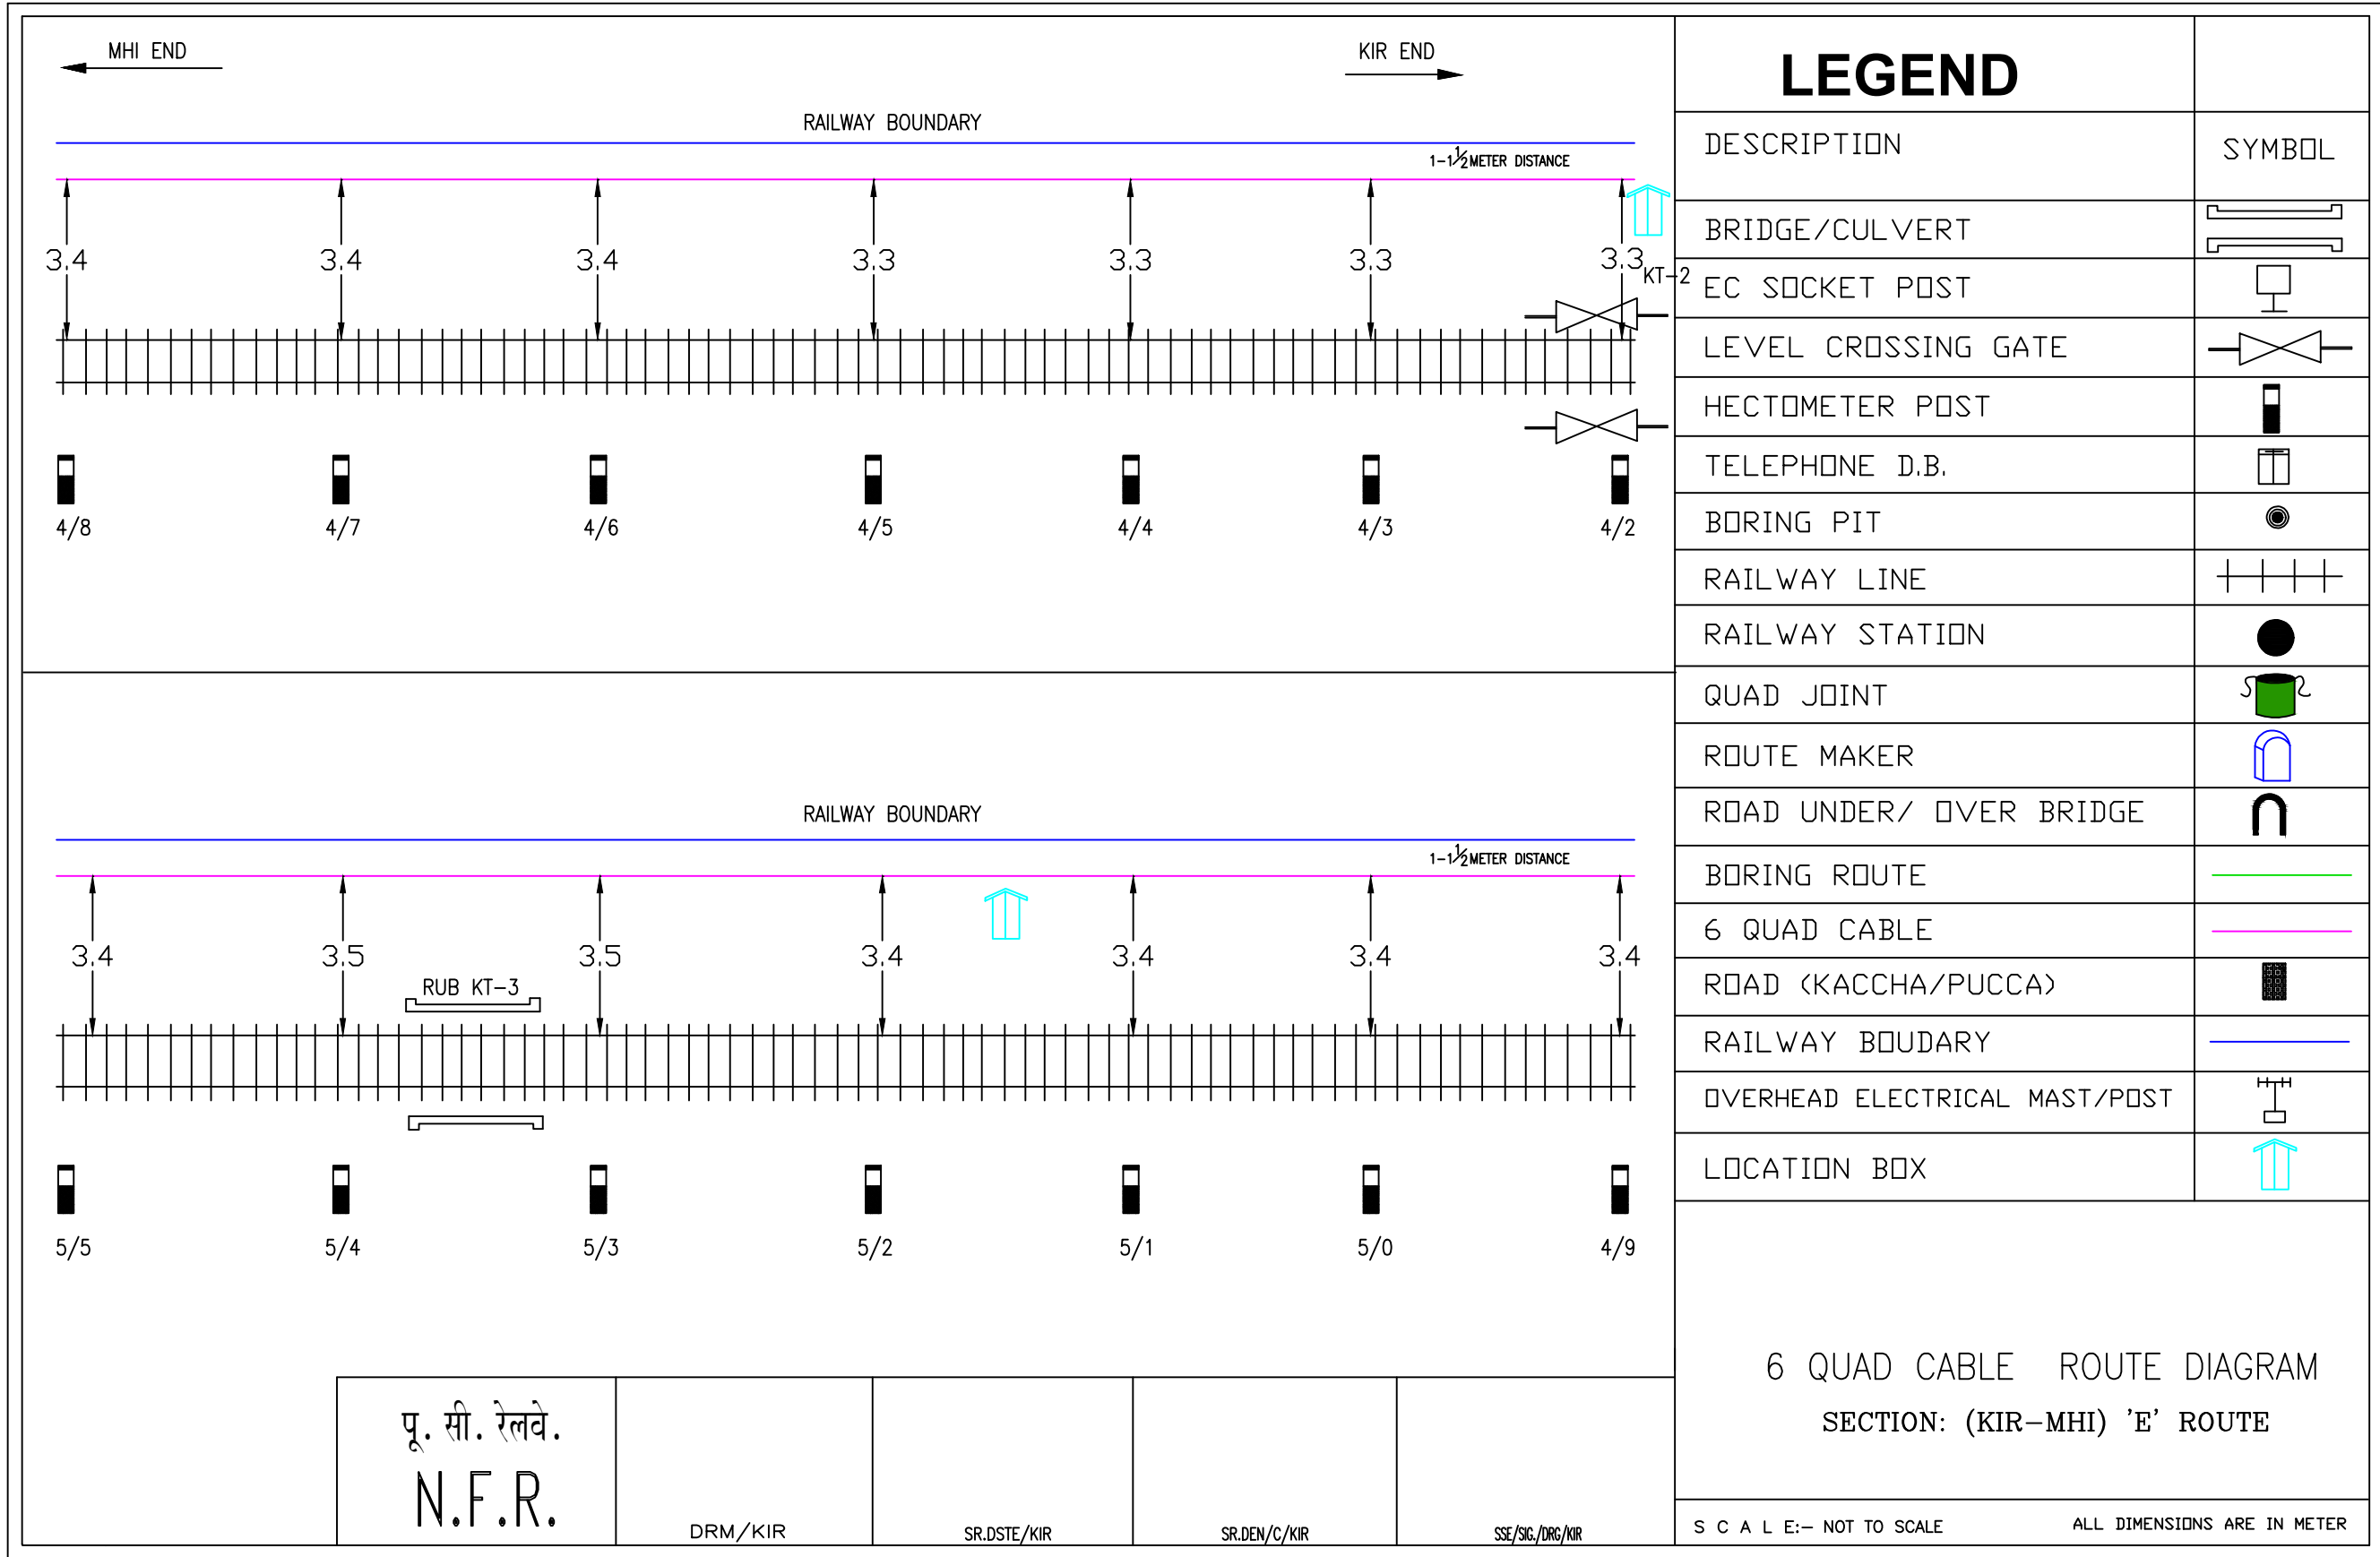

LEGEND	
DESCRIPTION	SYMBOL
BRIDGE/CULVERT	
EC SOCKET POST	
LEVEL CROSSING GATE	
HECTOMETER POST	
TELEPHONE D.B.	
BORING PIT	
RAILWAY LINE	
RAILWAY STATION	
QUAD JOINT	
ROUTE MAKER	
ROAD UNDER/ OVER BRIDGE	
BORING ROUTE	
6 QUAD CABLE	
ROAD (KACCHA/PUCCA)	
RAILWAY BOUDARY	
OVERHEAD ELECTRICAL MAST/POST	
LOCATION BOX	

पू. सी. रेलवे. N.F.R.	DRM/KIR	SR.DSTE/KIR	SR.DEN/C/KIR	SSE/SIG/DRG/KIR

6 QUAD CABLE ROUTE DIAGRAM
SECTION: (KIR-MHI) 'E' ROUTE

S C A L E:- NOT TO SCALE ALL DIMENSIONS ARE IN METER

LEGEND	
DESCRIPTION	SYMBOL
BRIDGE/CULVERT	
EC SOCKET POST	
LEVEL CROSSING GATE	
HECTOMETER POST	
TELEPHONE D.B.	
BORING PIT	
RAILWAY LINE	
RAILWAY STATION	
QUAD JOINT	
ROUTE MAKER	
ROAD UNDER/ OVER BRIDGE	
BORING ROUTE	
6 QUAD CABLE	
ROAD (KACCHA/PUCCA)	
RAILWAY BOUDARY	
OVERHEAD ELECTRICAL MAST/POST	
LOCATION BOX	

S C A L E:- NOT TO SCALE ALL DIMENSIONS ARE IN METER

LEGEND	
DESCRIPTION	SYMBOL
BRIDGE/CULVERT	
EC SOCKET POST	
LEVEL CROSSING GATE	
HECTOMETER POST	
TELEPHONE D.B.	
BORING PIT	
RAILWAY LINE	
RAILWAY STATION	
QUAD JOINT	
ROUTE MAKER	
ROAD UNDER/ OVER BRIDGE	
BORING ROUTE	
6 QUAD CABLE	
ROAD (KACCHA/PUCCA)	
RAILWAY BOUNDARY	
OVERHEAD ELECTRICAL MAST/POST	
LOCATION BOX	

<p>पू. सी. रेलवे. N.F.R.</p>	DRM/KIR	SR.DSTE/KIR	SR.DEN/C/KIR	SSE/SIG/DRG/KIR
	<p>6 QUAD CABLE ROUTE DIAGRAM SECTION: (KIR-MHI) 'E' ROUTE</p>			

S C A L E:- NOT TO SCALE ALL DIMENSIONS ARE IN METER

LEGEND	
DESCRIPTION	SYMBOL
BRIDGE/CULVERT	
EC SOCKET POST	
LEVEL CROSSING GATE	
HECTOMETER POST	
TELEPHONE D.B.	
BORING PIT	
RAILWAY LINE	
RAILWAY STATION	
QUAD JOINT	
ROUTE MAKER	
ROAD UNDER/ OVER BRIDGE	
BORING ROUTE	
6 QUAD CABLE	
ROAD (KACCHA/PUCCA)	
RAILWAY BOUDARY	
OVERHEAD ELECTRICAL MAST/POST	
LOCATION BOX	