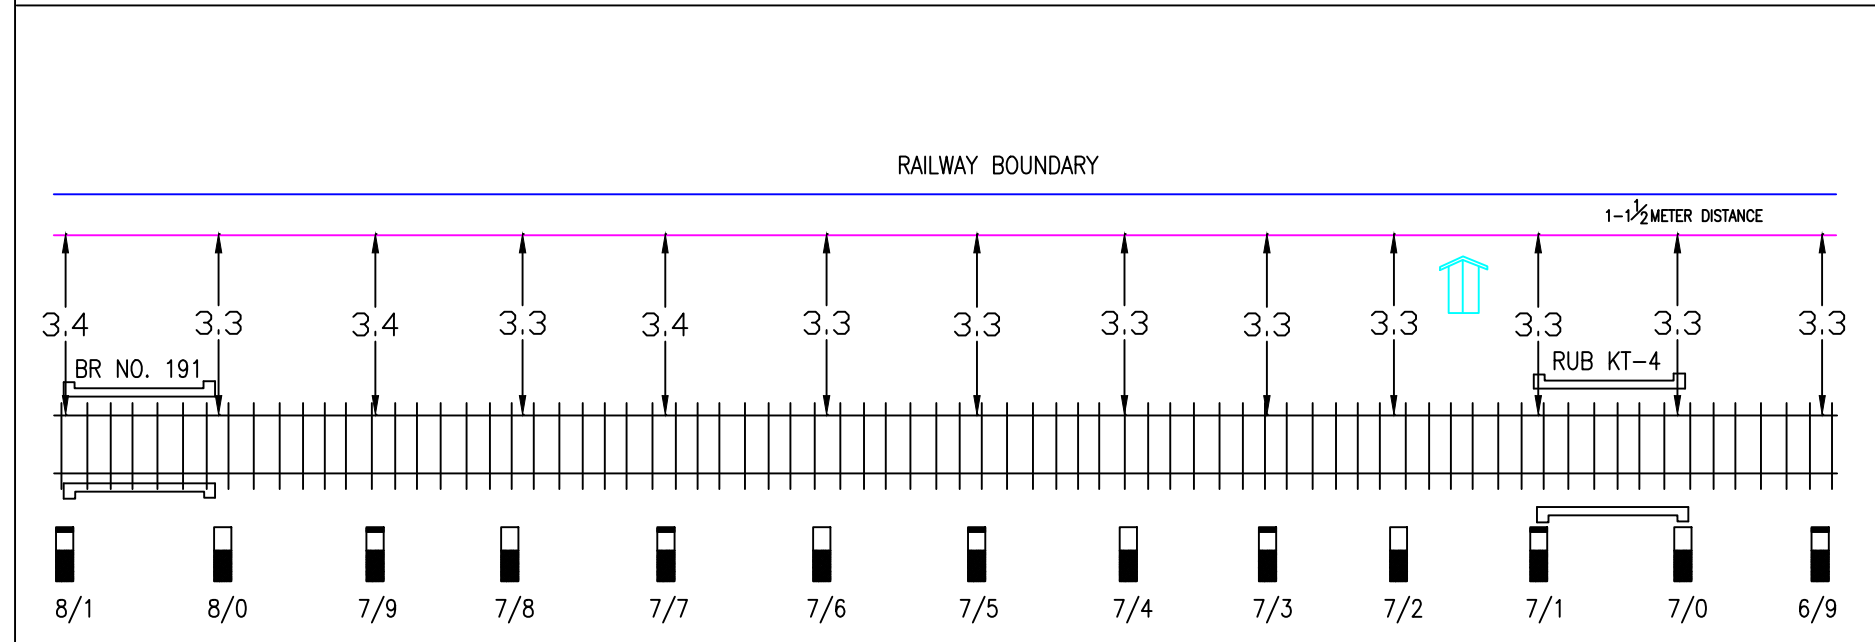

पू. सी. रेलवे. N.F.R.	DRM/KIR	SR.DSTE/KIR	SR.DEN/C/KIR	SSE/SIG/DRG/KIR

6 QUAD CABLE ROUTE DIAGRAM
SECTION: (KIR-MHI) 'E' ROUTE

S C A L E:- NOT TO SCALE ALL DIMENSIONS ARE IN METER

LEGEND	
DESCRIPTION	SYMBOL
BRIDGE/CULVERT	
EC SOCKET POST	
LEVEL CROSSING GATE	
HECTOMETER POST	
TELEPHONE D.B.	
BORING PIT	
RAILWAY LINE	
RAILWAY STATION	
QUAD JOINT	
ROUTE MAKER	
ROAD UNDER/ OVER BRIDGE	
BORING ROUTE	
6 QUAD CABLE	
ROAD (KACCHA/PUCCA)	
RAILWAY BOUDARY	
OVERHEAD ELECTRICAL MAST/POST	
LOCATION BOX	

S C A L E:- NOT TO SCALE ALL DIMENSIONS ARE IN METER

LEGEND	
DESCRIPTION	SYMBOL
BRIDGE/CULVERT	
EC SOCKET POST	
LEVEL CROSSING GATE	
HECTOMETER POST	
TELEPHONE D.B.	
BORING PIT	
RAILWAY LINE	
RAILWAY STATION	
QUAD JOINT	
ROUTE MAKER	
ROAD UNDER/ OVER BRIDGE	
BORING ROUTE	
6 QUAD CABLE	
ROAD (KACCHA/PUCCA)	
RAILWAY BOUNDARY	
OVERHEAD ELECTRICAL MAST/POST	
LOCATION BOX	