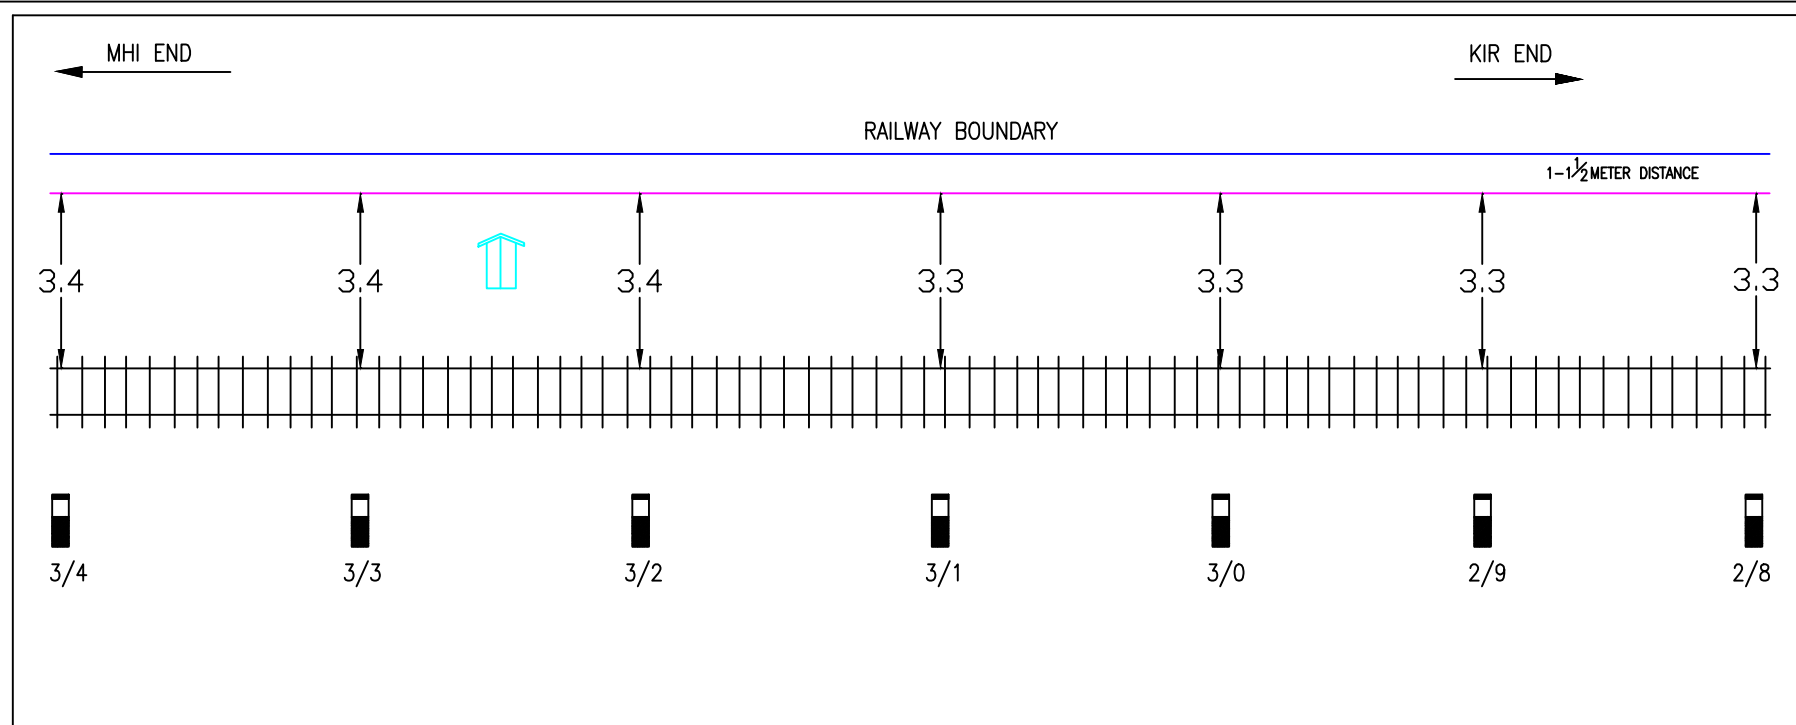

LEGEND	
DESCRIPTION	SYMBOL
BRIDGE/CULVERT	
EC SOCKET POST	
LEVEL CROSSING GATE	
HECTOMETER POST	
TELEPHONE D.B.	
BORING PIT	
RAILWAY LINE	
RAILWAY STATION	
QUAD JOINT	
ROUTE MAKER	
ROAD UNDER/ OVER BRIDGE	
BORING ROUTE	
6 QUAD CABLE	
ROAD (KACCHA/PUCCA)	
RAILWAY BOUDARY	
OVERHEAD ELECTRICAL MAST/POST	
LOCATION BOX	

पू. सी. रेलवे. N.F.R.	DRM/KIR	SR.DSTE/KIR	SR.DEN/C/KIR	SSE/SIG/DRG/KIR

6 QUAD CABLE ROUTE DIAGRAM
SECTION: (KIR-MHI) 'E' ROUTE

S C A L E:- NOT TO SCALE ALL DIMENSIONS ARE IN METER

LEGEND	
DESCRIPTION	SYMBOL
BRIDGE/CULVERT	
EC SOCKET POST	
LEVEL CROSSING GATE	
HECTOMETER POST	
TELEPHONE D.B.	
BORING PIT	
RAILWAY LINE	
RAILWAY STATION	
QUAD JOINT	
ROUTE MAKER	
ROAD UNDER/ OVER BRIDGE	
BORING ROUTE	
6 QUAD CABLE	
ROAD (KACCHA/PUCCA)	
RAILWAY BOUDARY	
OVERHEAD ELECTRICAL MAST/POST	
LOCATION BOX	

S C A L E:- NOT TO SCALE ALL DIMENSIONS ARE IN METER

LEGEND	
DESCRIPTION	SYMBOL
BRIDGE/CULVERT	
EC SOCKET POST	
LEVEL CROSSING GATE	
HECTOMETER POST	
TELEPHONE D.B.	
BORING PIT	
RAILWAY LINE	
RAILWAY STATION	
QUAD JOINT	
ROUTE MAKER	
ROAD UNDER/ OVER BRIDGE	
BORING ROUTE	
6 QUAD CABLE	
ROAD (KACCHA/PUCCA)	
RAILWAY BOUNDARY	
OVERHEAD ELECTRICAL MAST/POST	
LOCATION BOX	