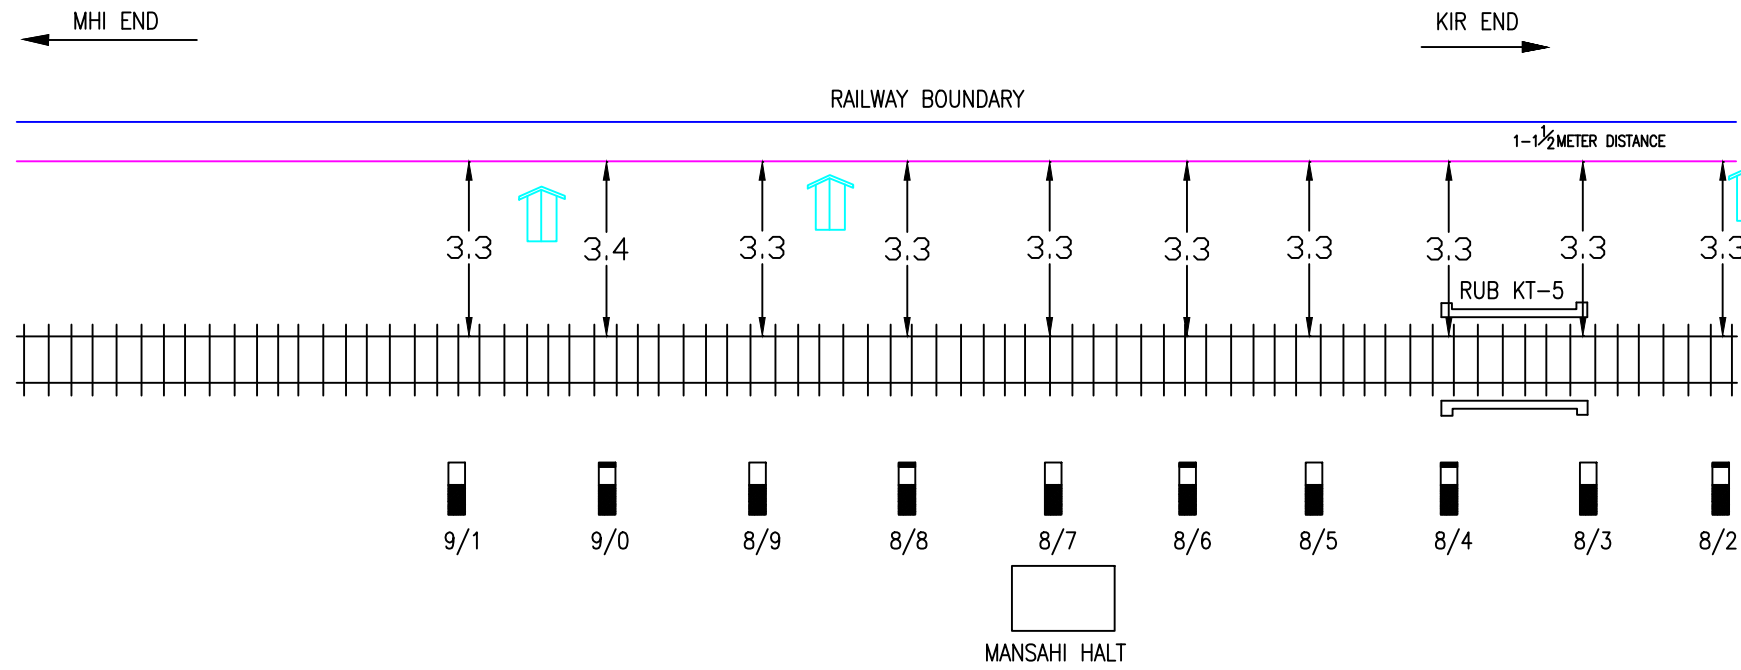

LEGEND	
DESCRIPTION	SYMBOL
BRIDGE/CULVERT	
EC SOCKET POST	
LEVEL CROSSING GATE	
HECTOMETER POST	
TELEPHONE D.B.	
BORING PIT	
RAILWAY LINE	
RAILWAY STATION	
QUAD JOINT	
ROUTE MAKER	
ROAD UNDER/ OVER BRIDGE	
BORING ROUTE	
6 QUAD CABLE	
ROAD (KACCHA/PUCCA)	
RAILWAY BOUDARY	
OVERHEAD ELECTRICAL MAST/POST	
LOCATION BOX	

पू. सी. रेलवे. N.F.R.	DRM/KIR	SR.DSTE/KIR	SR.DEN/C/KIR	SSE/SIG/DRG/KIR

6 QUAD CABLE ROUTE DIAGRAM
SECTION: (KIR-MHI) 'E' ROUTE

S C A L E:- NOT TO SCALE   ALL DIMENSIONS ARE IN METER