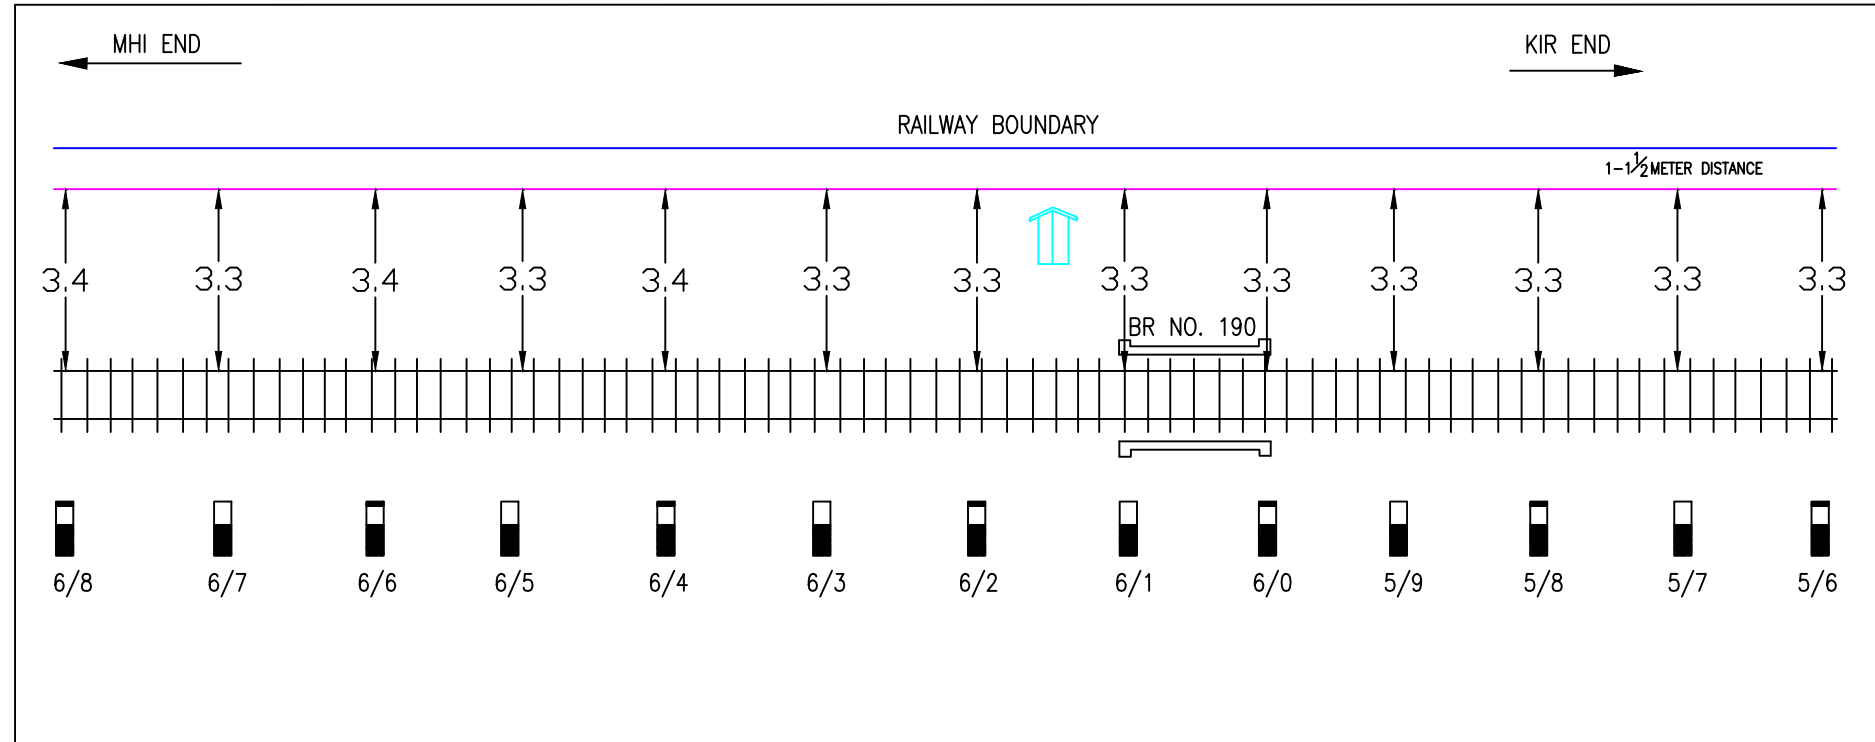

पू. सी. रेलवे. N.F.R.	DRM/KIR	SR.DSTE/KIR	SR.DEN/C/KIR	SSE/SIG/DRG/KIR

6 QUAD CABLE ROUTE DIAGRAM
SECTION: (KIR-MHI) 'E' ROUTE

S C A L E:- NOT TO SCALE ALL DIMENSIONS ARE IN METER

LEGEND	
DESCRIPTION	SYMBOL
BRIDGE/CULVERT	
EC SOCKET POST	
LEVEL CROSSING GATE	
HECTOMETER POST	
TELEPHONE D.B.	
BORING PIT	
RAILWAY LINE	
RAILWAY STATION	
QUAD JOINT	
ROUTE MAKER	
ROAD UNDER/ OVER BRIDGE	
BORING ROUTE	
6 QUAD CABLE	
ROAD (KACCHA/PUCCA)	
RAILWAY BOUDARY	
OVERHEAD ELECTRICAL MAST/POST	
LOCATION BOX	

S C A L E:- NOT TO SCALE ALL DIMENSIONS ARE IN METER

LEGEND	
DESCRIPTION	SYMBOL
BRIDGE/CULVERT	
EC SOCKET POST	
LEVEL CROSSING GATE	
HECTOMETER POST	
TELEPHONE D.B.	
BORING PIT	
RAILWAY LINE	
RAILWAY STATION	
QUAD JOINT	
ROUTE MAKER	
ROAD UNDER/ OVER BRIDGE	
BORING ROUTE	
6 QUAD CABLE	
ROAD (KACCHA/PUCCA)	
RAILWAY BOUNDARY	
OVERHEAD ELECTRICAL MAST/POST	
LOCATION BOX	