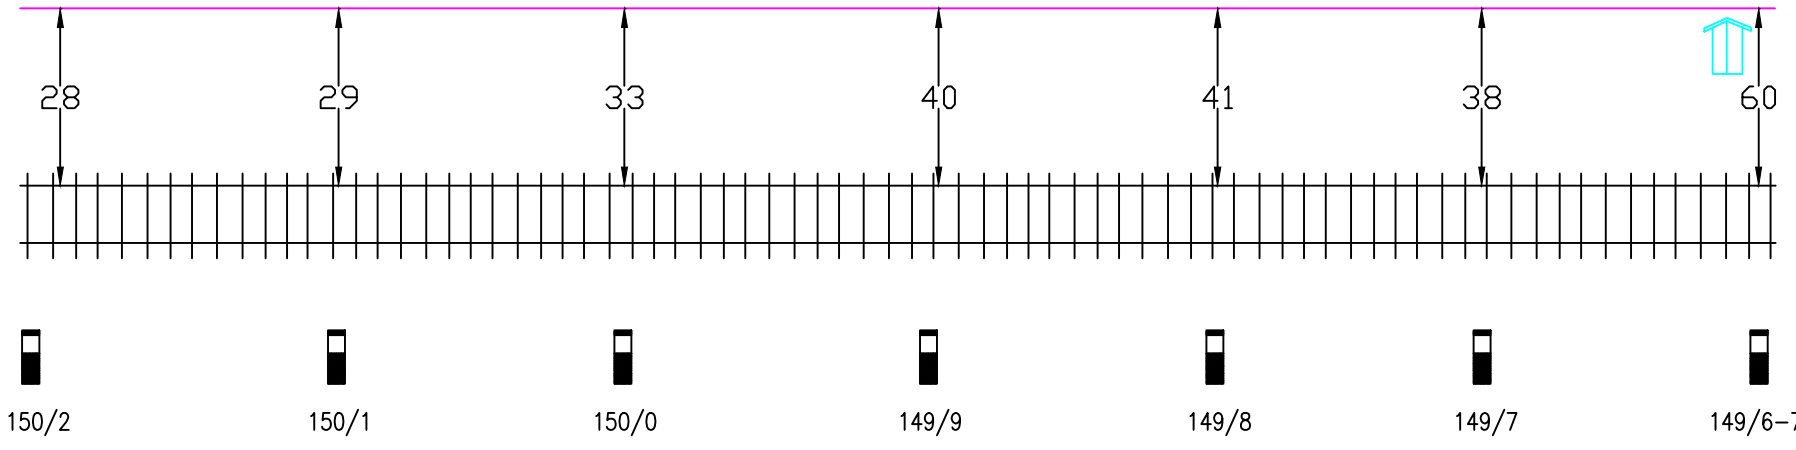

RAILWAY BOUNDARY

1-1/2 METER DISTANCE