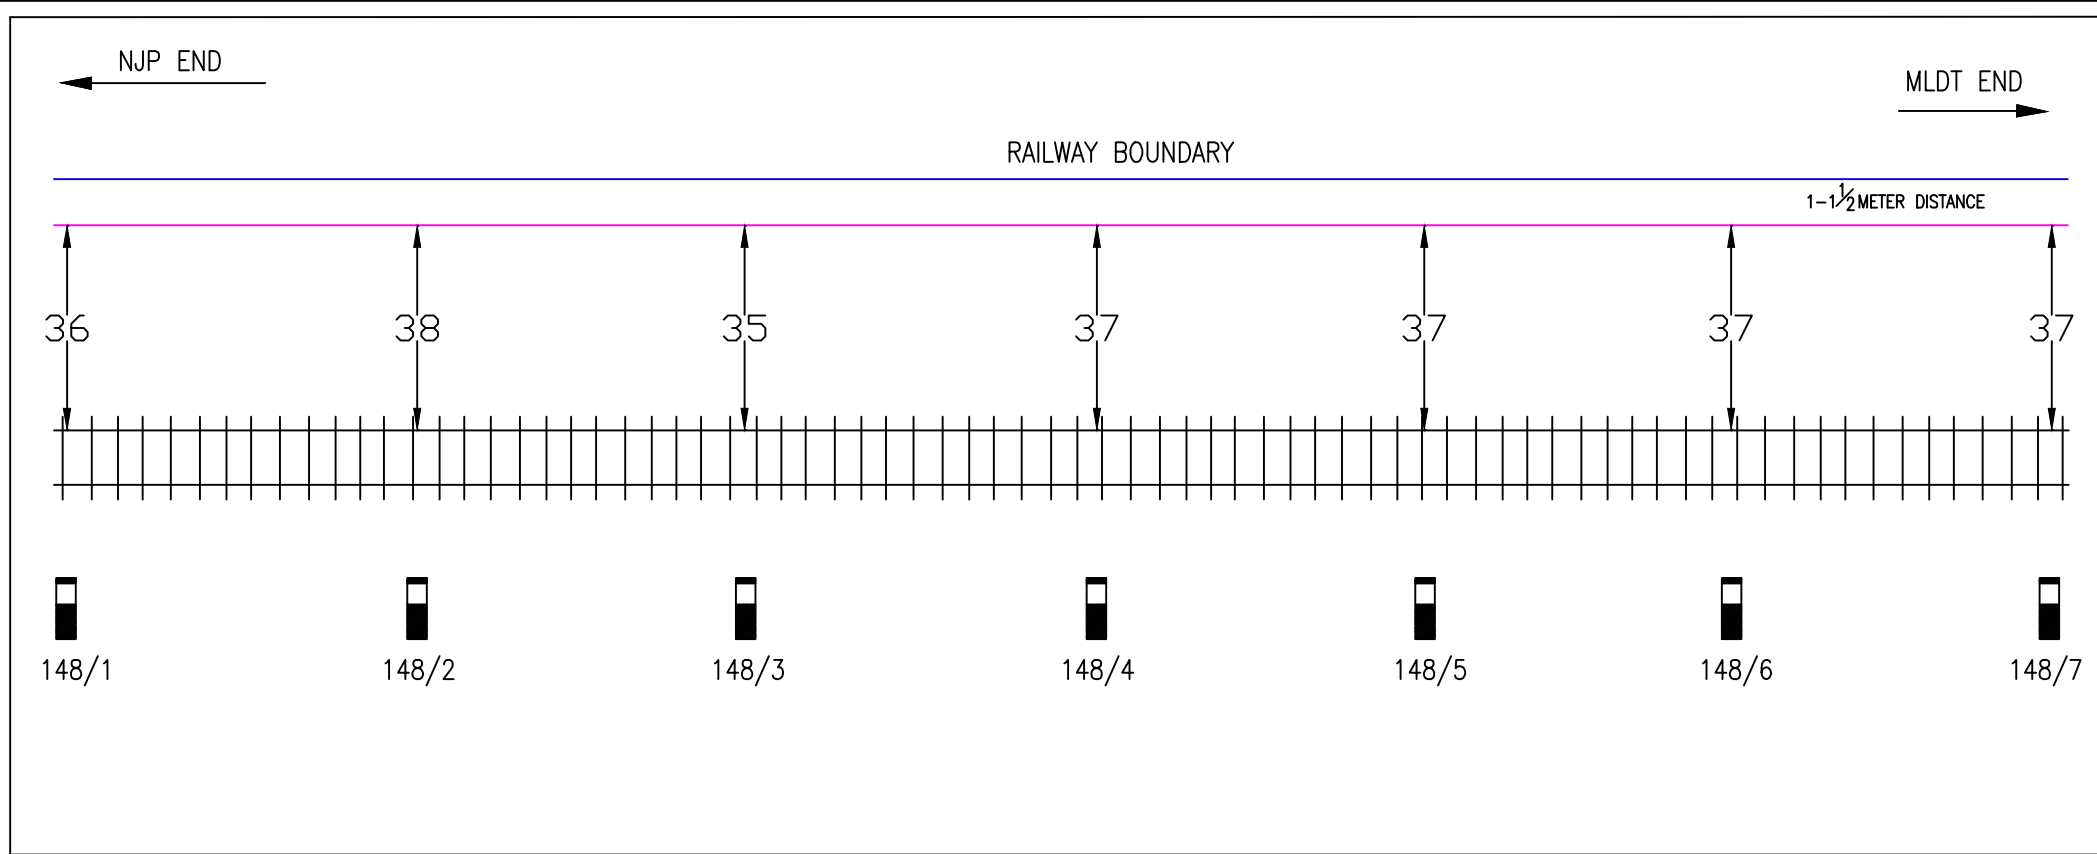

LEGEND	
DESCRIPTION	SYMBOL
BRIDGE/CULVERT	
EC SOCKET POST	
LEVEL CROSSING GATE	
HECTOMETER POST	
TELEPHONE D.B.	
BORING PIT	
RAILWAY LINE	
RAILWAY STATION	
QUAD JOINT	
ROUTE MAKER	
ROAD UNDER/ OVER BRIDGE	
BORING ROUTE	
6 QUAD CABLE	
ROAD (KACCHA/PUCCA)	
RAILWAY BOUDARY	
OVERHEAD ELECTRICAL MAST/POST	
LOCATION BOX	

पू. सी. रेलवे. N.F.R.	DRM/KIR	SR.DSTE/KIR	SR.DEN/C/KIR	SSE/SIG./DRC/KIR

6 QUAD CABLE ROUTE DIAGRAM
SECTION: (BOE-MFA) 'B' ROUTE

S C A L E:- NOT TO SCALE   ALL DIMENSIONS ARE IN METER