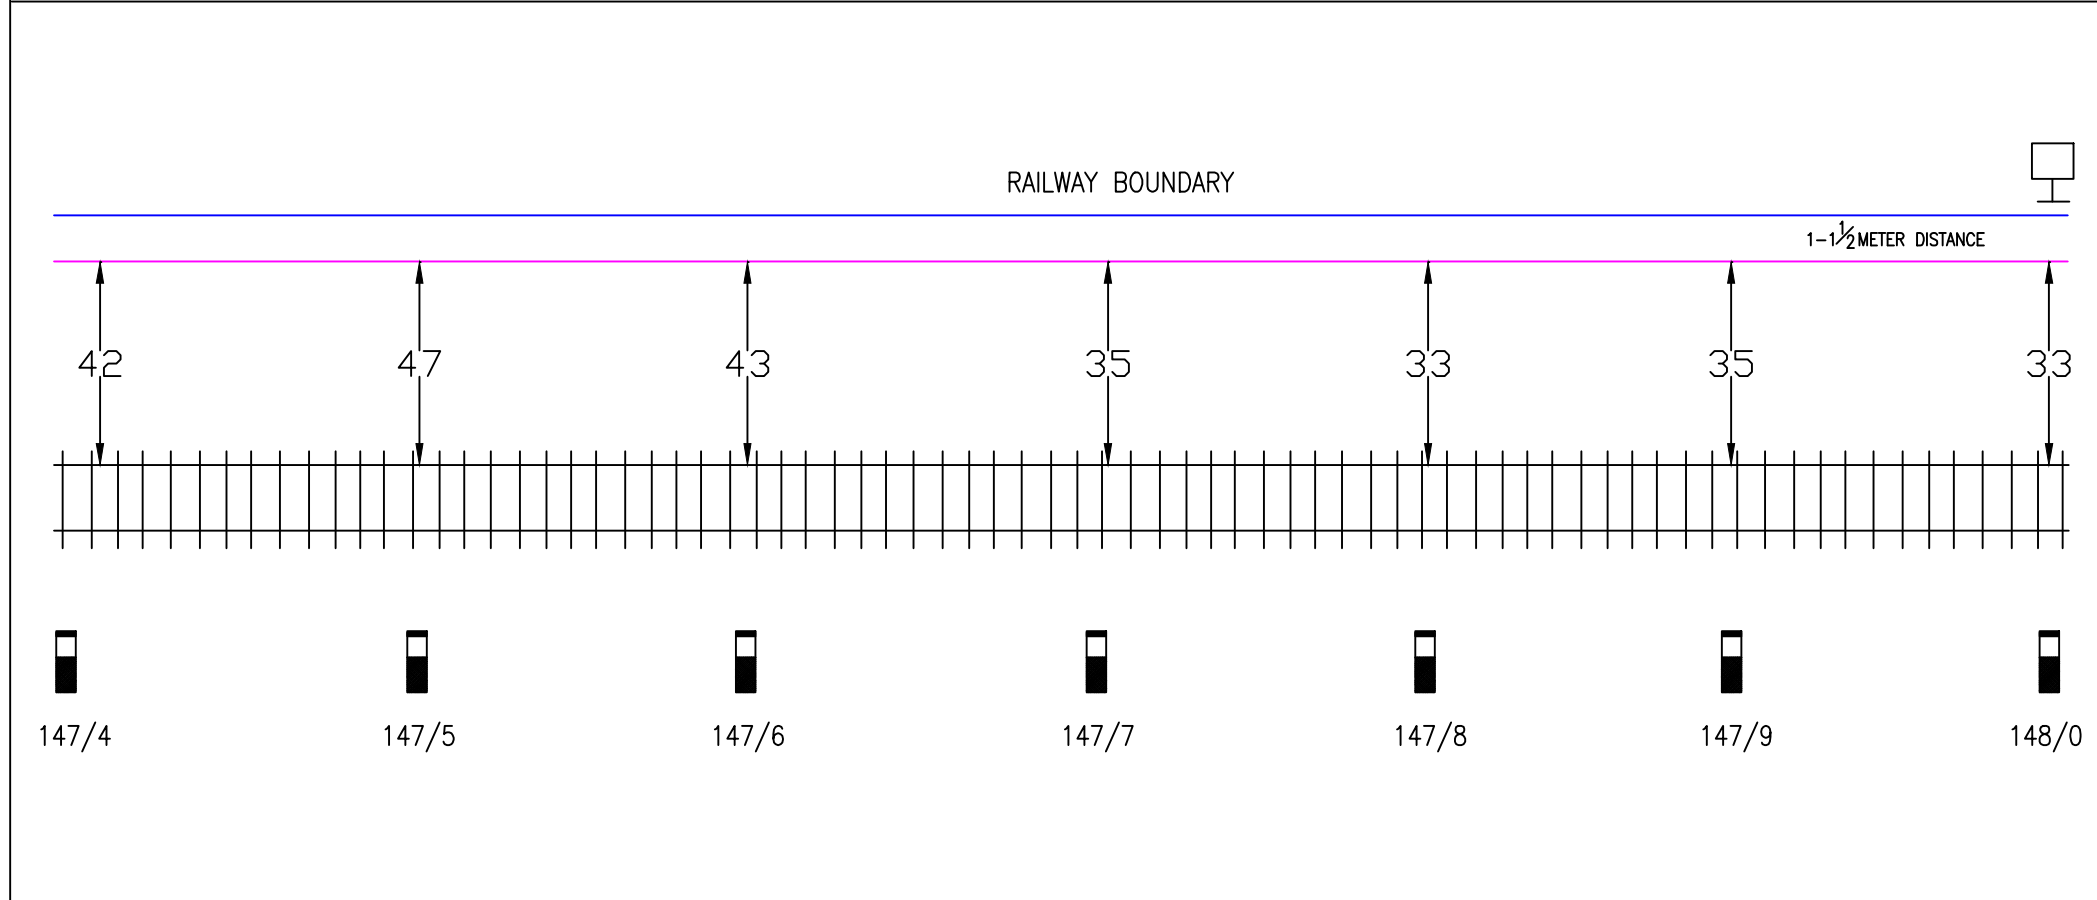

LEGEND	
DESCRIPTION	SYMBOL
BRIDGE/CULVERT	
EC SOCKET POST	
LEVEL CROSSING GATE	
HECTOMETER POST	
TELEPHONE D.B.	
BORING PIT	
RAILWAY LINE	
RAILWAY STATION	
QUAD JOINT	
ROUTE MAKER	
ROAD UNDER/ OVER BRIDGE	
BORING ROUTE	
6 QUAD CABLE	
ROAD (KACCHA/PUCCA)	
RAILWAY BOUDARY	
OVERHEAD ELECTRICAL MAST/POST	
LOCATION BOX	

पू. सी. रेलवे. N.F.R.	DRM/KIR	SR.DSTE/KIR	SR.DEN/C/KIR	SSE/SIG./DRC/KIR

6 QUAD CABLE ROUTE DIAGRAM
SECTION: (BOE-MFA) 'B' ROUTE

S C A L E:- NOT TO SCALE   ALL DIMENSIONS ARE IN METER