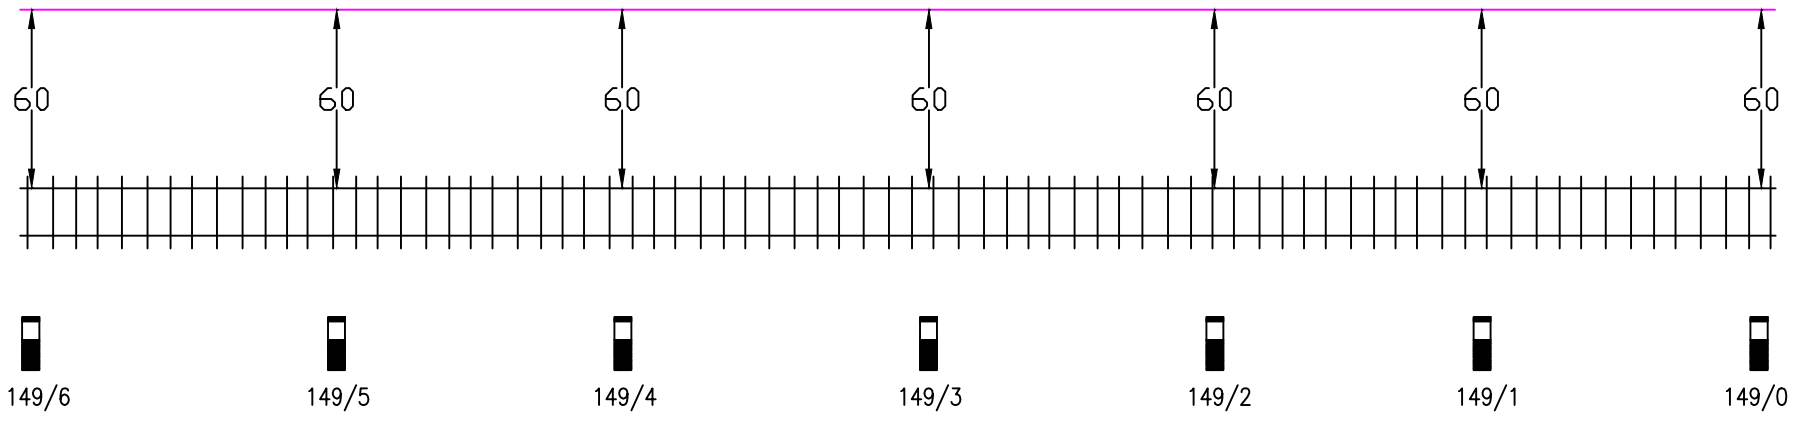

1-1/2 METER DISTANCE

RAILWAY BOUNDARY

1-1/2 METER DISTANCE

MLDT END →

LEGEND

DESCRIPTION	SYMBOL
BRIDGE/CULVERT	
EC SOCKET POST	
LEVEL CROSSING GATE	
HECTOMETER POST	
TELEPHONE D.B.	
BORING PIT	
RAILWAY LINE	
RAILWAY STATION	
QUAD JOINT	
ROUTE MAKER	
ROAD UNDER/ OVER BRIDGE	
BORING ROUTE	
6 QUAD CABLE	
ROAD (KACCHA/PUCCA)	
RAILWAY BOUNDARY	
OVERHEAD ELECTRICAL MAST/POST	
LOCATION BOX	