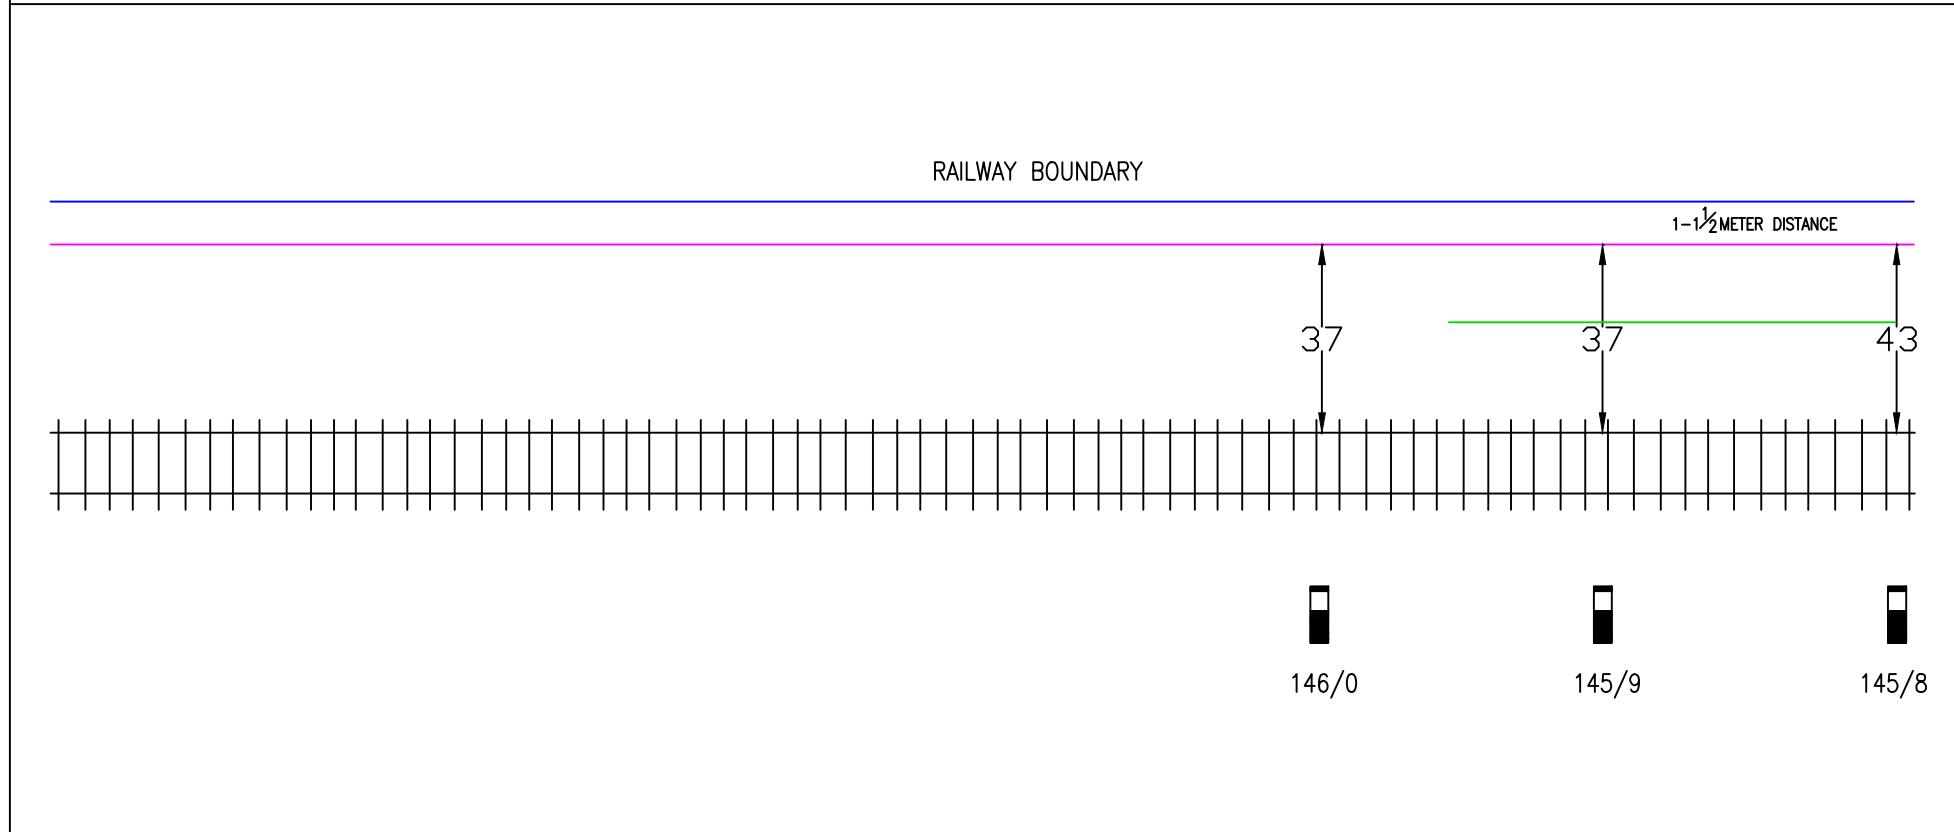

6 QUAD CABLE ROUTE DIAGRAM
SECTION: (BOE-MFA) 'B' ROUTE

S C A L E:- NOT TO SCALE

ALL DIMENSIONS ARE IN METER

पू. सी. रेलवे.
N.F.R.

DRM/KIR

SR.DSTE/KIR

SR.DEN/C/KIR

SSE/SIG/DRG/KIR

LEGEND	
DESCRIPTION	SYMBOL
BRIDGE/CULVERT	
EC SOCKET POST	
LEVEL CROSSING GATE	
HECTOMETER POST	
TELEPHONE D.B.	
BORING PIT	
RAILWAY LINE	
RAILWAY STATION	
QUAD JOINT	
ROUTE MAKER	
ROAD UNDER/ OVER BRIDGE	
BORING ROUTE	
6 QUAD CABLE	
ROAD (KACCHA/PUCCA)	
RAILWAY BOUNDARY	
OVERHEAD ELECTRICAL MAST/POST	
LOCATION BOX	