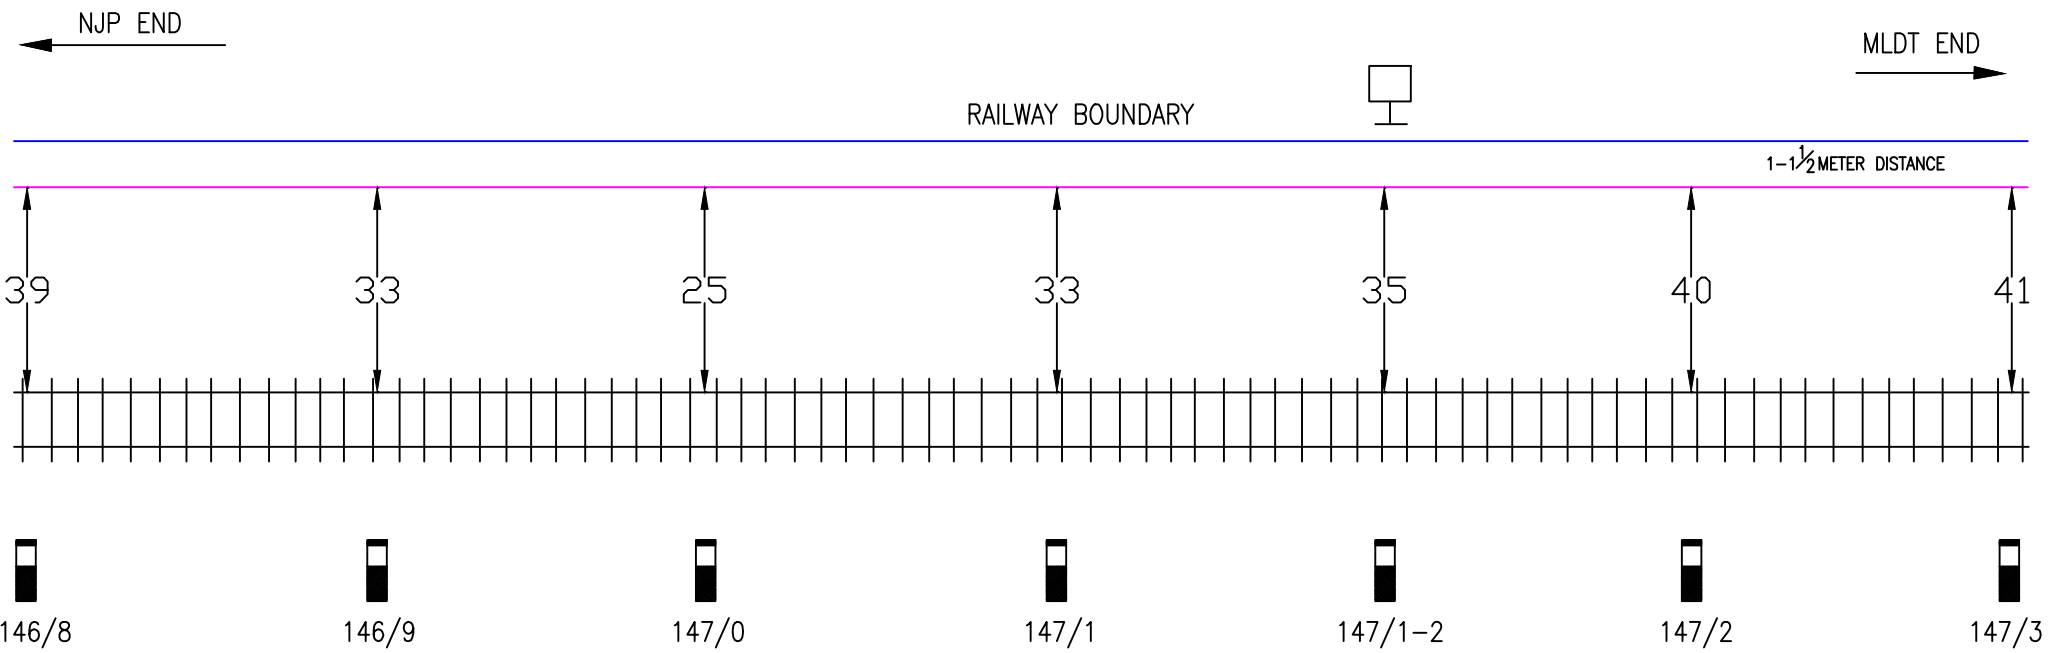

LEGEND

DESCRIPTION	SYMBOL
BRIDGE/CULVERT	
EC SOCKET POST	
LEVEL CROSSING GATE	
HECTOMETER POST	
TELEPHONE D.B.	
BORING PIT	
RAILWAY LINE	
RAILWAY STATION	
QUAD JOINT	
ROUTE MAKER	
ROAD UNDER/ OVER BRIDGE	
BORING ROUTE	
6 QUAD CABLE	
ROAD (KACCHA/PUCCA)	
RAILWAY BOUDARY	
OVERHEAD ELECTRICAL MAST/POST	
LOCATION BOX	

पू. सी. रेलवे. N.F.R.	DRM/KIR	SR.DSTE/KIR	SR.DEN/C/KIR	SSE/SIG./DRC/KIR

6 QUAD CABLE ROUTE DIAGRAM
SECTION: (BOE-MFA) 'B' ROUTE

SCALE:- NOT TO SCALE   ALL DIMENSIONS ARE IN METER