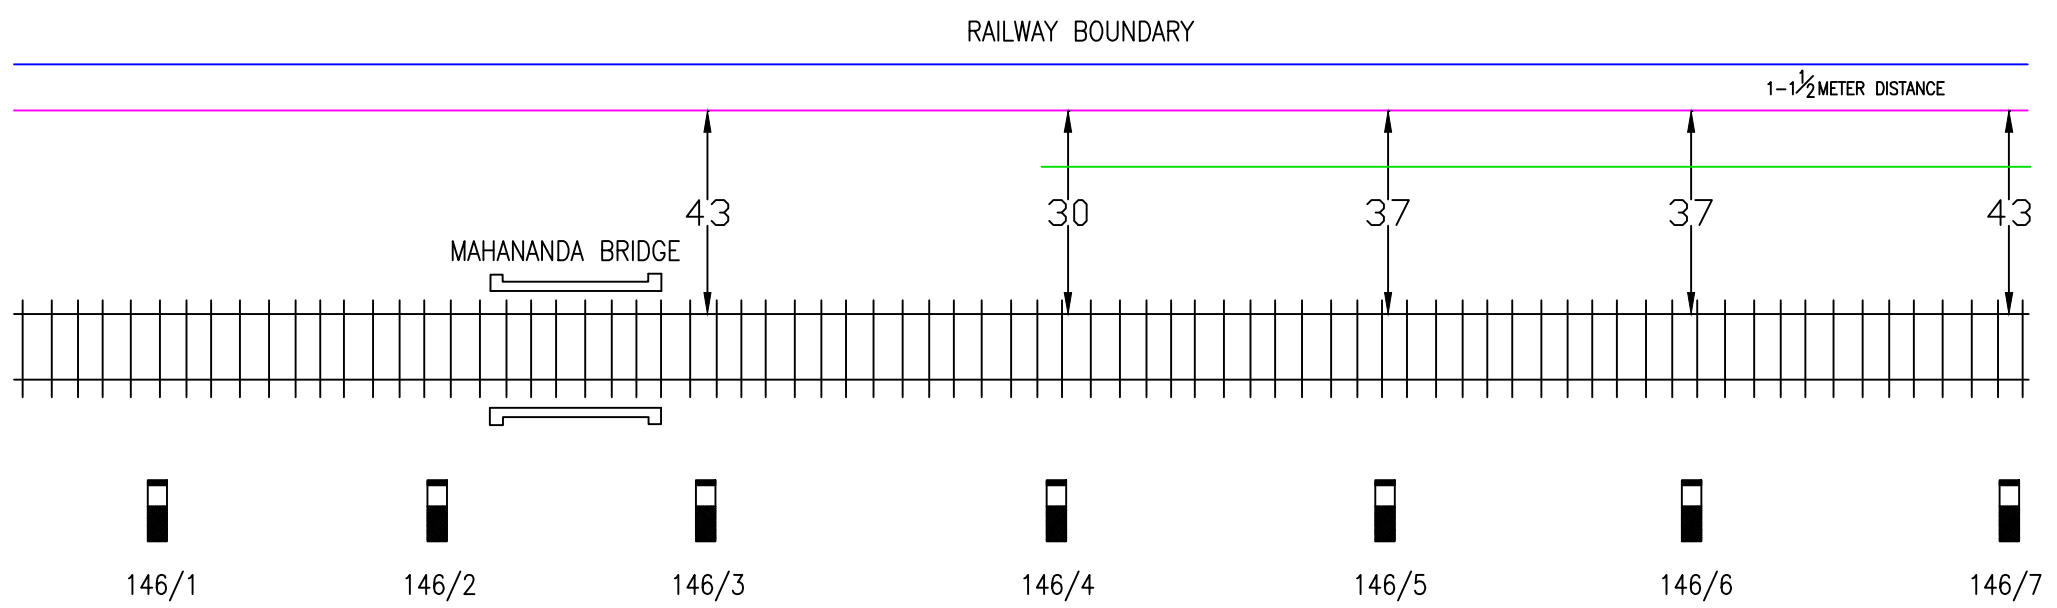

LEGEND

DESCRIPTION	SYMBOL
BRIDGE/CULVERT	
EC SOCKET POST	
LEVEL CROSSING GATE	
HECTOMETER POST	
TELEPHONE D.B.	
BORING PIT	
RAILWAY LINE	
RAILWAY STATION	
QUAD JOINT	
ROUTE MAKER	
ROAD UNDER/ OVER BRIDGE	
BORING ROUTE	
6 QUAD CABLE	
ROAD (KACCHA/PUCCA)	
RAILWAY BOUDARY	
OVERHEAD ELECTRICAL MAST/POST	
LOCATION BOX	

पू. सी. रेलवे. N.F.R.	DRM/KIR	SR.DSTE/KIR	SR.DEN/C/KIR	SSE/SIG./DRC/KIR

6 QUAD CABLE ROUTE DIAGRAM
SECTION: (BOE-MFA) 'B' ROUTE

SCALE:- NOT TO SCALE   ALL DIMENSIONS ARE IN METER