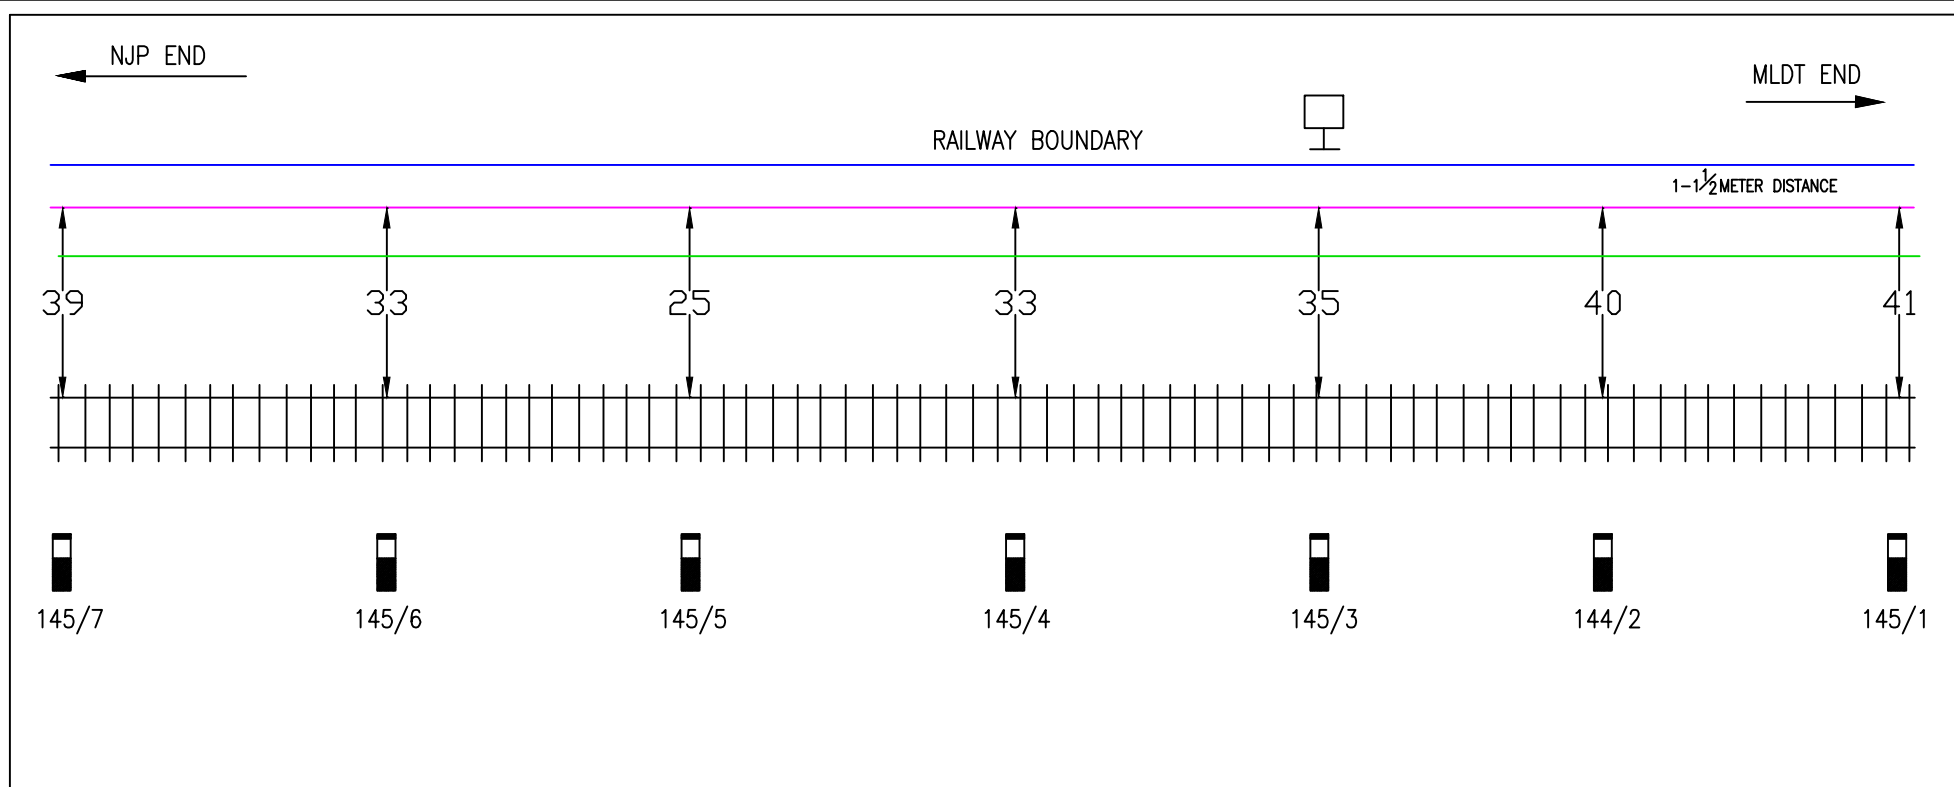

LEGEND

DESCRIPTION	SYMBOL
BRIDGE/CULVERT	
EC SOCKET POST	
LEVEL CROSSING GATE	
HECTOMETER POST	
TELEPHONE D.B.	
BORING PIT	
RAILWAY LINE	
RAILWAY STATION	
QUAD JOINT	
ROUTE MAKER	
ROAD UNDER/ OVER BRIDGE	
BORING ROUTE	
6 QUAD CABLE	
ROAD (KACCHA/PUCCA)	
RAILWAY BOUNDARY	
OVERHEAD ELECTRICAL MAST/POST	
LOCATION BOX	

6 QUAD CABLE ROUTE DIAGRAM
SECTION: (BOE-MFA) 'B' ROUTE

S C A L E:- NOT TO SCALE

ALL DIMENSIONS ARE IN METER

पू. सी. रेलवे.
N.F.R.

DRM/KIR

SR.DSTE/KIR

SR.DEN/C/KIR

SSE/SIG/DRG/KIR